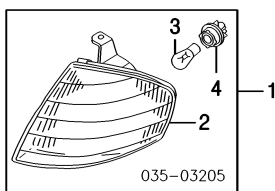

PARK/SIGNAL/SIDE MARKER LAMP SEDAN 1999-00

035-03205

- 1 Lamp Assy, Park/Signal/Side Marker R BJOE-51-060B
  L BJOE-51-070B
- 2 Lens & Body R BJOE-51-06XB

- 3 Bulb L BJOE-51-07XB
- 4 Socket R/L 0000-11-7528
  R/L GA2A-51-064