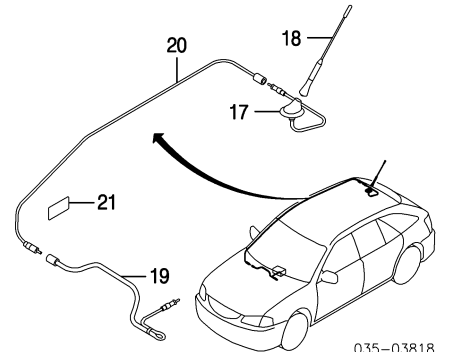

035-03818

1. 17 Antenna, Radio B25H-66-930B
   18 Mast, Antenna B25T-66-930
   19 Cable, Front Antenna BN5W-66-940
   20 Cable, Rear Antenna BN5V-66-940A
   21 Pad, Protector G001-67-061

SHEET METAL/EXTERIOR TRIM SEDAN

ROOF SHEET METAL/EXTERIOR TRIM HATCHBACK