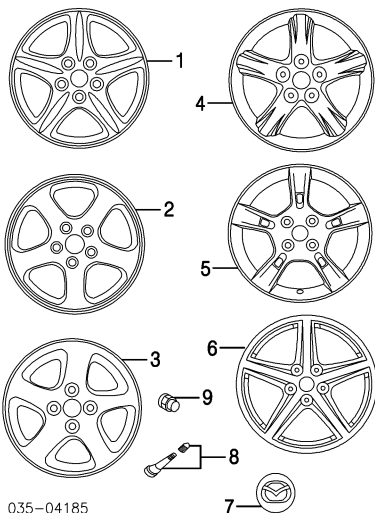

MAZDA PROTEGE/PROTEGE5 1999-03

FRONT SUSPENSION

035-04185

- 4 Sedan
  - Hitachi Brand 9965-47-6060
  - U-Mold Brand
  - Buffed Type 9965-49-6060
  - Non-Buffed Type 9965-48-6060
- Wheel, Alloy 17x7
- 5 MAZDASPEED Model† 9965-49-6060
- 6 MP3 Model 9965-05-7070
- †Order by Application
- 7 Cap, Center
  - 15x6" Wheels GJ6G-37-192
  - 16x6" Wheels
    - Type 1 B30P-37-192
    - Type 2 B33M-37-192
  - 17x7" Wheels
    - Type 1 BN7H-37-192
    - Type 2 BN7H-37-192
- 8 Stem, Valve 9963-60-4130
- 9 Nut, Lug B002-37-160A