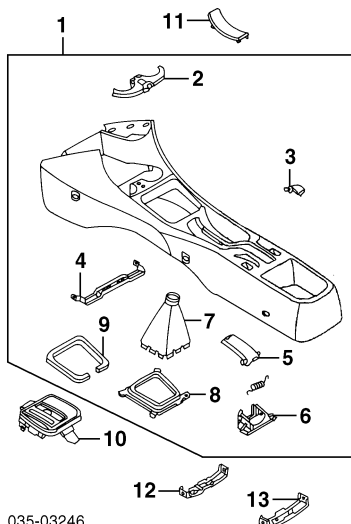

CENTER CONSOLE

1999-00 DX MODEL

035-03246

- 1 **Console Assy**
  Brown B25F-64-420C-90
  Gray B25F-64-420C-43
- 2 **Holder, Cup**] Brown B25G-64-39X-90
  Gray B25G-64-39X-43
- 3 **Cover, Hole**] Brown B25G-64-424-90
  Gray B25G-64-424-43
  GE4T-64-416C
- 4 **Bracket, Front**] Gray
- 5 **Panel, Upper**] Brown GE4T-64-431B-90
  Gray GE4T-64-431B-43
  B25G-64-393
- 6 **Cover**] Gray
- 7 **Boot, Shift**] Man Trans GA5R-64-331
- 8 **Plate, Shift**] Man Trans GE4T-64-333
- 9 **Auto Trans-Serviced w/Console Assy**
  *Included w/Console Assy
- 10 **Indicator, Shift**
  Auto Trans BJ0J-64-350
- 11 **Plate, Filler**
  Brown B25D-64-362-90
  Gray B25D-64-362-43
- 12 **Bracket, Center** B25G-64-426
- 13 **Bracket, Rear Lower** GE4T-64-436

1999-00 LX, ES, SE MODEL

Illustration Located in Next Column

- 1 **Console Assy**
  Brown B25N-64-420A-90
  Gray B25N-64-420A-43
- 2 **Holder, Cup**] Brown B25G-64-39X-90
  Gray B25G-64-39X-43
- 3 **Cover, Hole**] Brown BJ0J-64-424A-90
  Gray BJ0J-64-424A-43
  BJ0J-64-432
- 4 **Boot, Parking Brake**] Gray
- 5 **Lid Assy, Console**] Brown BJ0J-64-450B-90
  Gray BJ0J-64-450B-43
  BC1G-64-45YA
  BJ0J-64-45X
  (a) Included w/Console Lid Assy
- 6 **Latch, Lid**] (a)
- 7 **Hinge, Lid**] (a)
- 8 **Cover, Rear**] Brown GC5D-64-626A-90
  Gray GC5D-64-626A-43
- 9 **Bracket, Front**] GE4T-64-416C