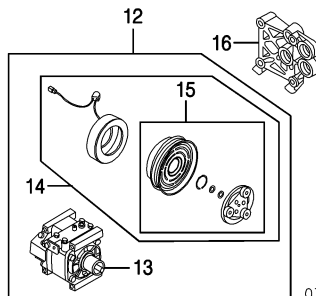

035-03733

12 Compressor Assy	
1999-00	
1.6L Eng	BJ0E-61-450
1.8L Eng	BJ1H-61-450

2001-02		
1.6L Eng		B25F-61-450B
2.0L Eng		B26K-61-450D
2003		
1.6L Eng		B25F-61-450B
2.0L Eng		
w/Turbo		C100-61-450A
w/o Turbo		B26K-61-450D
13 Compressor		
1999-00		BJ0E-61-K00
2001-03		
1.6L Eng		B25F-61-K00A
2.0L Eng		C100-61-K00
14 Clutch Assy, Magnet		
1999-00		
1.6L Eng		BJ0E-61-L13A
1.8L Eng		BJ1H-61-L13A
2001-03		
1.6L Eng		B26K-61-L30
2.0L Eng		D202-61-L30
15 Pulley, Clutch (a)		
1999-00		
1.6L Eng		BJ0E-61-L11
1.8L Eng		BJ1H-61-L11
2001-02		
1.6L Eng		B22B-61-L20
2.0L Eng		GE9E-61-L20
2003		
1.6L Eng		B22B-61-L20
2.0L Eng		
w/Turbo		GE4T-61-L20
w/o Turbo		GE9E-61-L20
‡Included w/Compressor Assy		
(a) Included w/Magnet Clutch Assy		
16 Bracket, Compressor		
1.6L Eng		ZM04-15-810
1.8L, 2.0L Eng		FSJ3-15-811A