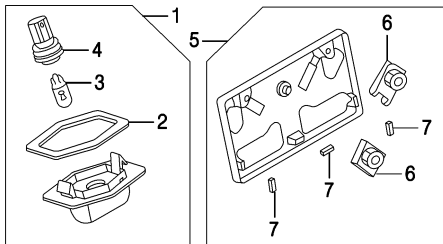

LICENSE LAMP HATCHBACK

035-03835

1. Lamp Assy, License R/L BN5V-51-270
2. Gasket, License Lamp[¶] R/L NC10-51-273A
3. Bulb, License Lamp[¶] R/L 0000-11-0194
4. Socket, License Lamp[¶] R/L NC10-51-272
   ¶Included w/License Lamp Assy
5. Holder Assy, License Plate BN5V-50-2N0
6. Fastener, Holder[¶] R/L FB01-50-133C
7. Seal, Holder[¶] (3) BN5V-50-2G1
   ¶Included w/License Plate Holder Assy