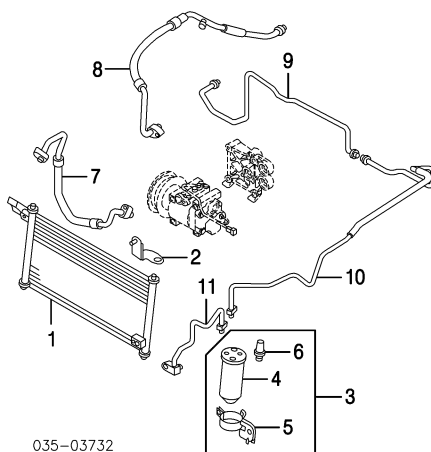

A/C REFRIGERANT CAPACITIES

A/C R-134a Refrigerant Capacity
1999-03: 21.2 Ozs (1.32 Lbs)

A/C /HEATER/VENTILATION

Illustration Located in Next Column

1 Condenser	
Dealer Installed	B25F-61-480B
Factory Installed	
1999-01	BJ0E-61-480A

035-03732

2002-03		
w/Turbo		BP7H-61-480A
w/o Turbo		
Hatchback		B25F-61-480B
Sedan		B25P-61-480A
2 Brkt, Condenser		
1999-00	R	BJ0E-61-483
	L	BJ0F-61-483
2001-03-Serviced w/Condenser		
3 Receiver/Drier Assy		
1999		
To 3-1-99		BJ0E-61-500A
From 3-1-99		BJ0E-61-500B
2000		BJ0E-61-500B
2001-02		BJ0M-61-500
2003		
w/Turbo		BP7H-61-500
w/o Turbo		BJ0M-61-500
4 Receiver/Drier		
1999-00		BJ0E-61-501A
2001-03-Serviced w/Receiver/Drier Assy		
5 Bracket, Receiver/Drier		B25F-61-502A
6 Switch, Pressure		99-00 BJ0E-61-503
		01-03 HG54-61-503
‡Included w/Receiver/Drier Assy		
7 Hose, High Pressure		
1999-00		
1.6L Eng		BJ0E-61-461A
1.8L Eng		BJ1H-61-461A
2001-03		
1.6L Eng		BJ0M-61-461A
2.0L Eng		BJ1P-61-461A
8 Hose, Low Pressure		
1999		
1.6L Eng		BJ0E-61-462B
1.8L Eng		
To 3-1-99		BJ1H-61-462C
From 3-1-99		BJ1H-61-462D
2000		
1.6L Eng		BJ0E-61-462B
1.8L Eng		BJ1H-61-462D
2001-03		
1.6L Eng		BJ0M-61-462D
2.0L Eng		BJ1P-61-462E
9 Pipe, Evaporator		
99-00		BJ0E-61-466D
01-03		BL4C-61-466A
10 Pipe, Receiver/Drier		
1999-00		BJ0E-61-465C
2001-02		BJ3D-61-465E
2003		
w/Turbo		BP7H-61-465
w/o Turbo		BJ3D-61-465F
11 Pipe, Condenser		
1999-00		BJ0E-61-464A
2001-03		
Dealer Installed		B25F-61-464
Factory Installed-Serviced w/Condenser