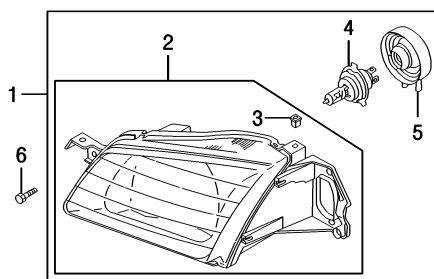

FRONT LAMPS

HEADLAMP SEDAN 1999-00

035-03204

- 1 Headlamp Assy R BJOE-51-030A
  L BJOE-51-040A
- 2 Lens/Body Assy L BJOE-51-0K0
- 3 Grommet (a) R/L BJOE-51-0L0
- 4 Bulb, Headlamp R/L 9991-00-501
- 5 Cover, Bulb (a) Included w/Lens/Body Assy R/L 0000-11-9003
- 6 Screw, Headlamp (3/Side) R/L A065-51-033
- 6 Screw, Headlamp (6/Side) R/L 9991-00-501