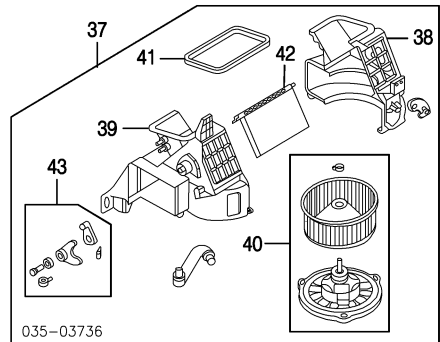

Illustration Located in Next Column

29 Heater Assy	
Man Trans	
w/Rear Heater Duct	BJ0F-61-130F

MAZDA PROTEGE/PROTEGE5 1999-03

A/C /HEATER/VENTILATION Cont'd

035-03735

- w/o Rear Heater Duct BJOE-61-130F
- Auto Trans w/Rear Heater Duct BJOK-61-130C
- w/o Rear Heater Duct BJQJ-61-130C
- 30 Case, Front Heater† BJOE-61-A02
- 31 Case, Rear Heater† BJOE-61-A01
- 32 Link Kit, Temp† GE4T-61-A20
- 33 Core, Heater† 99-00 B25D-61-A10
- 01-03 BJOE-61-A10
- 34 Case, Right Mode† w/Rear Heater Duct BJOE-61-A03
- w/o Rear Heater Duct BJOE-61-A03
- 35 Case, Left Mode† w/Rear Heater Duct BJOE-61-A04
- w/o Rear Heater Duct BJOE-61-A04
- 36 Link Kit, Mode 1999-01† GE6T-61-A30
- 2002 To 1-1-01 GE6T-61-A30
- From 1-1-01 GG4R-61-A30
- 2003 GG4R-61-A30
- †Included w/Heater Assy