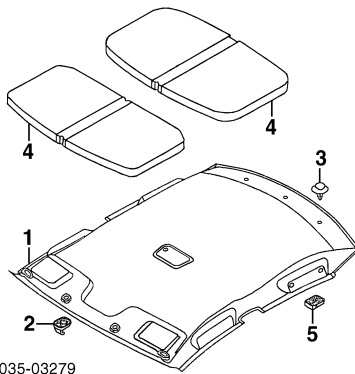

035-03279

- 1 Headliner, Roof
  1999-00¶ w/Sunroof BJ0F-68-030E-48
  w/o Sunroof BJ0E-68-030B-48
- 2001-02 w/Sunroof Beige BK7F-68-030A-80
  Gray BK7F-68-030B-03
  w/o Sunroof Beige BK7K-68-030C-80
  Gray BK7K-68-030C-03
- 2003 w/Sunroof Beige BP3F-68-030-80
  Gray BP3F-68-030-03
  w/o Sunroof Beige BK7K-68-030C-80
  Gray BK7K-68-030C-03

¶Gray listed, Order by Application

- 2 Clip, Visor-See Windshield Section
- 3 Fastener, Headliner (4) GJ21-68-885B-48
- 1999-00
- 2001-03 Beige GJ21-68-885B-80
  Gray GJ21-68-885B-03
- 4 Insulator, Roof
  Front B25E-68-021
  Rear GJ21-68-016
- 5 Spacer, Assist Handle
  Front (2) R G14S-69-445
  Rear (2/Side) R/L G14S-69-445