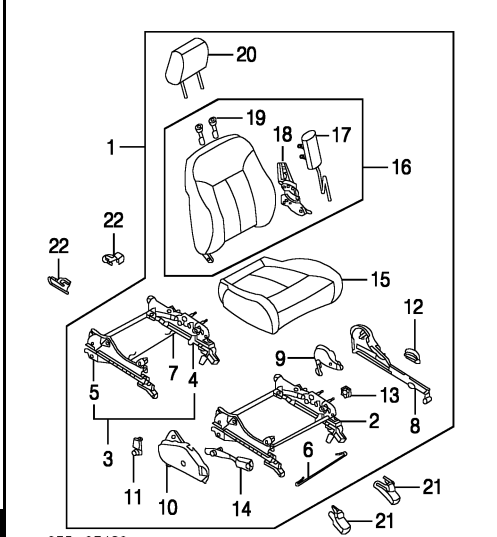

FRONT SEAT

0.35-03489

1 Seat Assy	
Hatchback-Serviced by Components	
Sedan	
1999-00	
DX Model	
Beige/Brown	R BJ0G-57-100K-90
	L BJ0G-57-150F-90
Gray	R BJ0G-57-100H-43
	L BJ0G-57-150F-43
LX Model	
w/Side Air Bags	
Beige/Brown	R BJ0L-57-100B-90
	L BJ0L-57-150E-90
Gray	R BJ0L-57-100B-43
	L BJ0L-57-150E-43
w/o Side Air Bags	
Beige/Brown	R BJ0F-57-100H-90
	L BJ0F-57-150K-90
Gray	R BJ0F-57-100K-43
	L BJ0F-57-150K-43
ES, SE Model	
w/Side Air Bags	
Gray	R BK2L-57-100E-44
	L BK2L-57-150E-44
w/o Side Air Bags	
Gray	R BJ0E-57-100K-44
	L BJ0E-57-150E-44
2001-03-Serviced by Components	
2 Adjuster, Seat (a)	
1 Piece	
Hatchback	
Driver Side	BJ0E-88-H50B
Sedan	
Driver Side	BJ0E-88-H50B
LX, ES Model	
BJ0E-88-H50B	
3 Adjuster Assy, Seat (a)	
2 Piece	
Hatchback	
Passenger Side	B25D-88-A00B
Sedan	
Passenger Side	B25D-88-A00B
Driver Side	B25D-88-A50B
DX Model	
4 Adjuster, Outer (a) (b)	
2 Piece	
Passenger Side	B25D-88-102A
Driver Side	B25D-88-153A
DX Model	
5 Adjuster, Inner (a) (b)	
2 Piece	
Passenger Side	B25D-88-103A
Driver Side	B25D-88-152A
DX Model	
<i>(b) Included w/Seat Adjuster Assy</i>	
6 Wire, Release (a)	R/L B25D-88-026A
7 Wire, Support (a)	
Hatchback	R/L B25D-88-029
Sedan	
DX Model	R/L B25D-88-029
LX, ES Model	R B25D-88-029
8 Cover, Outer (a)	
1999-00	
Brown	R/L B25D-88-1G1-90
Gray	R B25D-88-1G1-43
	L B25D-88-1H3-43
2001-03	
Beige	R B25D-88-1G1-80
	L B25D-88-1H3-80
Black	R B25D-88-1G1-65
	L B25D-88-1H3-65
Gray	R B25D-88-1G1-05
	L B25D-88-1H3-05
9 Shield, Outer Cover (a)	
1999-00	
Brown	R B25D-88-1F4-90