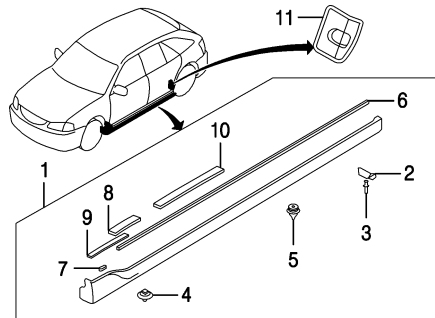

- 3 Rivet, End Cap (a) R/L 9025-84-814
- 4 Clip, No. 1 Mid (a) (5/Side) R/L KA80-51-RE5A
- 5 Clip, No. 2 Mid (a) (9/Side) R/L G18K-51-SJ3
- 6 Seal, Moulding (a) R/L B28V-51-PK2
- 7 Protector, Front End (a) R/L BN3V-51-PK2
- 8 Protector, Upper (a) R/L B28V-51-RE2
- 9 Protector, Lower (a) R/L BN3V-51-RC2
- 10 Protector, Center (a) R/L B28V-51-RG2
- (a) Included w/Rocker Moulding Assy
- 11 Cover, Side R B25D-56-061D-65
  L B25D-56-065D-65
- 12 Extractor Assy, Air R/L E016-51-920G
- 13 Valve, Extractor (a) R/L E016-51-923C
- 14 Gasket, Extractor (a) R/L E016-51-922
- (a) Included w/Air Extractor Assy