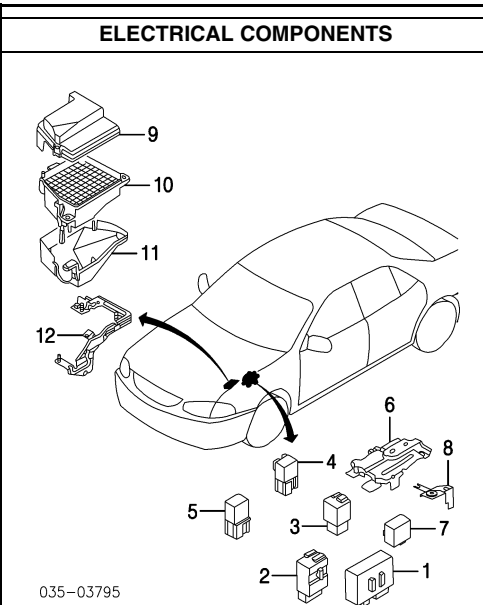

035-03795

1 Control Unit, DRL	Canada N.A.
2 Control Unit, Door Lock/Timer	w/Keyless Entry BJ0G-67-830 w/o Keyless Entry BG1P-67-830
3 Flasher	99-00 BG1P-66-830A 01-03 LC62-66-830
4 Relay, Panic	99-00 B150-67-720 01-03 B150-67-730
5 Relay, Fog Lamp	99-00 GE4T-67-9A1
6 Bracket, Relay	01-03 BL2A-67-9A1
7 Cont Unit, Keyless Entry	BJ0E-67-5D2
8 Bracket, Cont Unit	BJ0E-67-5D8A
9 Cover, Upper Fuse Block	B25D-66-761B
10 Block, Main Fuse	B25D-66-760D
11 Cover, Lower Fuse Block	B25D-66-767
12 Bracket, Fuse Block	B25D-67-B1X