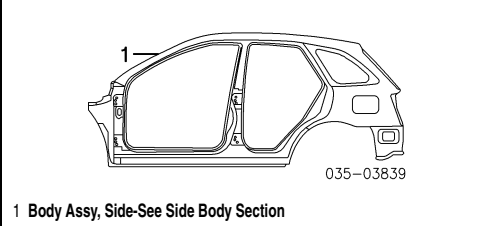

2003 Man Trans	
Black	BL8D-64-340-00
Brown	BL8D-64-340-22
Silver Plated	BN5V-64-340-25
Auto Trans	
Black	BL8H-64-340-00
Brown	BL8H-64-340-22
Silver Plated	BN6C-64-340-25
11 Cover, Upper	
Hatchback	
Sedan	B31A-64-393A-20
DX, ES, LX, SE Model	
Beige	B30D-64-393A-22
Gray	B30D-64-393A-00
MP3 Model	B31A-64-393A-20
12 Cushion, Cover (3)	B092-64-046
13 Spring, Upper Plate (a)	B30D-64-345
<i>(a) Included w/Upper Plate Assy</i>	
<i>(a) As Required</i>	
14 Plate Assy, Rear	
Beige	B30D-64-43YB-80
Black	B30D-64-43YB-65
Gray	B30D-64-43YB-05
15 Spring, Rear Plate (a)	B30D-64-345
<i>(a) Included w/Rear Plate Assy</i>	
<i>(a) As Required</i>	
16 Bracket, Rear Console	GE4T-64-436
17 Cover, Side Hole	
Beige	R/L GG5H-55-225-80
Black	R/L GG5H-55-225-65
Gray	R/L GG5H-55-225-05

ROCKER/PILLARS/FLOOR

1 Body Assy, Side-See Side Body Section