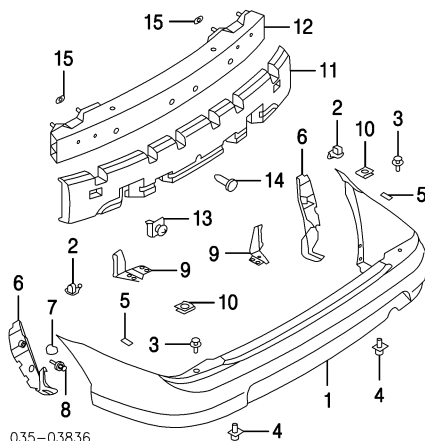

REAR BUMPER HATCHBACK

035-03836

1. Cover, Rear (P) BN5V-50-221A-AA
   (P) Paint to Match
2. Grommet, Screw R/L BC1M-50-0Z5
3. Fastener, Upper Cover R/L GD7A-50-EA1
4. Fastener, Lower Cover R/L BF67-50-033

1. Seal, Rubber R/L B25D-50-2G2A
2. Shield, Outer Splash R B25D-50-341A
   L B25D-50-351A
3. Grommet, Screw R/L 9991-00-501
4. Rivet, Side Cover R/L 9025-83-208
5. Shield, Inner Splash R BN5V-50-342
   L BN5V-50-352
6. Nut, Clip R/L B455-56-135
7. Absorber, Impact BN5V-50-311
8. Bar, Reinf BN5V-50-260
9. Fastener, Outer R/L BF82-50-233
10. Fastener, Center G045-68-865-00
11. Gasket, Bumper (2/Side) R/L G030-50-285