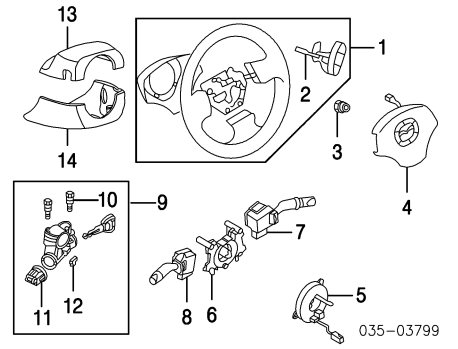

WHEEL & TRIM 2002-03 HATCHBACK

1 Wheel Assy, Steering Leather Black Brown Urethane w/Cruise Control Black Brown w/o Cruise Control Black Brown 2 Switch, Cruise Control *Included w/Steering Wheel Assy 3 Nut, Steering Wheel 4 Module, Driver Air Bag-See Air Bag System Section 5 Clockspring-See Air Bag System Section 6 Body, Combination Switch 7 Switch, Wiper 8 Switch, Dimmer/Signal Lock Set, Vehicle (Complete) Man Locks Man Trans Auto Trans Pwr Locks Man Trans Auto Trans 9 Lock Assy, Ignition Man Trans Auto Trans 10 Bolt, Shear (a) 11 Switch, Ignition (a) 12 Switch, Keyless Entry (a) *Included w/Vehicle Lock Set (a) Included w/Ignition Lock Assy 13 Cover, Upper Column Black Brown 14 Cover, Lower Column Black Brown	BN5W-32-980B-00 BN5W-32-980B-22 BN5V-32-980B-00 BN5V-32-980B-22 D305-32-980-00 D305-32-980-22 BN5V-66-3D1 9994-81-200 R KA01-66-154 L H043-66-154 LC70-66-151 GE4T-66-157 BLYD-76-290 GGYB-76-290 KA01-66-154 H043-66-154 LC70-66-151 GE4T-66-157 BJ0J-60-221-00 BJ0J-60-221-22 B25D-60-230A-00 B25D-60-230A-22