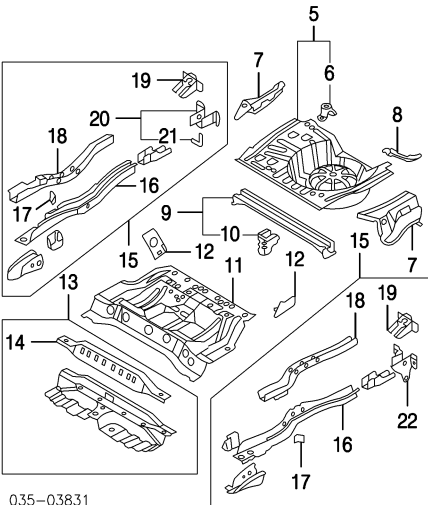

- 035-03831
1. Pan Assy, Luggage Compartment
  2. Bracket, Spare Tire
  3. Panel, Side Floor
  4. Reinf, Floor
  5. Crossmember Assy, Rear
  6. Bracket, Crossmember
  7. Pan, Rear Floor
  8. Bracket, Seat
  9. Crossmember Assy, Front
  10. Crossmember, Upper
  11. Frame Assy, Rear Side
  12. Frame, Front Side
  13. Bracket, Frame
  14. Reinf, Frame
  15. Bracket, Rear Bumper
  16. Bracket Assy, Hook
  17. Hook, Tie-Down
  18. Bracket, Hook