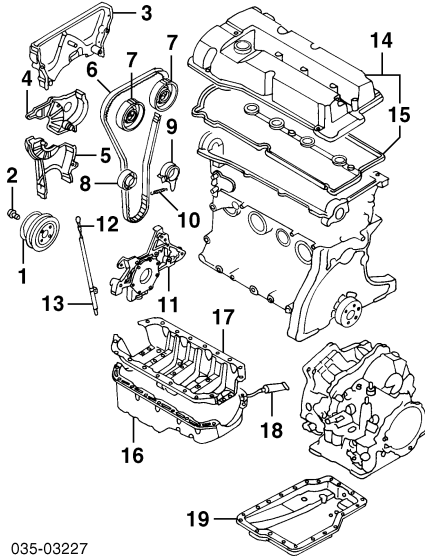

Illustration Located in Next Column

1 Pulley, Crankshaft	ZL01-11-401
Eaglepicher Brand	
NOK Brand	B6BG-11-401
2 Bolt, Crankshaft	B3C7-11-406
3 Cover, Upper Timing	Z501-10-511
4 Cover, Center Timing	B6BF-10-521
5 Cover, Lower Timing	B660-10-501E
6 Belt, Timing	Z502-12-205-9U
7 Pulley, Camshaft	R/L Z502-12-425
8 Pulley, Idler	B660-12-730C
9 Tensioner, Timing Belt	B660-12-700F
10 Spring, Tensioner	Z502-12-711
11 Pump, Engine Oil	BP4W-14-100A
12 Dipstick, Engine Oil	BPD3-10-450C
13 Tube, Engine Dipstick	B660-10-441
14 Cover Assy, Valve	ZL01-10-210B
15 Gasket, Valve Cover ¶	ZL01-10-235
¶Included w/Valve Cover Assy	
16 Pan, Engine Oil	B366-10-400A
17 Plate, Baffle	ZL01-10-40YA
18 Sealant, Engine Oil Pan	N.A.
19 Pan, Trans Oil	FN11-21-51X