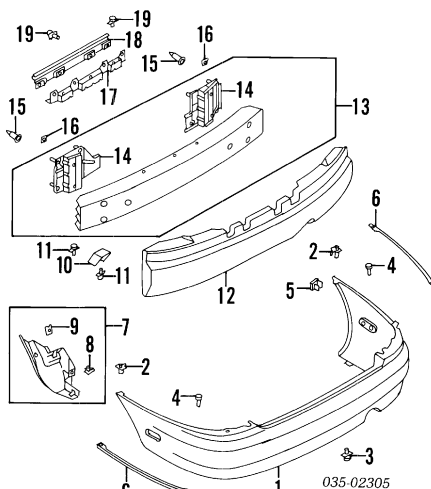

035-02305

7 Shield Assy, Splash	L B01J-50-371
	96 R BC1F-50-361
	L BC1F-50-371
	97-98 R B01J-50-361
	L B01J-50-371
	R BC1M-50-340
8 Nut, Clip†	R/L B092-51-861
9 Nut, Spring†	R/L FB01-50-733
†Included w/Splash Shield Assy	
10 Bracket, Cover	95 R/L BC1M-50-3B2
11 Fastener (2/Side)	95 R/L BF67-50-235
12 Absorber, Impact	BC1M-50-311
13 Bar Assy, Reinforcement	BC1M-50-260C
14 Stay, Bumper†	R BC1M-50-280B
	L BC1M-50-290A
†Included w/Reinforcement Bar Assy	
15 Pin, Stay	R/L GA5R-50-1K5
16 Gasket, Seal (2/Side)	R/L G030-50-285
17 Bracket, Center	BC1M-50-202
18 Retainer, Cover	B01J-50-2R1
19 Fastener, Retainer (4)	BF67-50-235