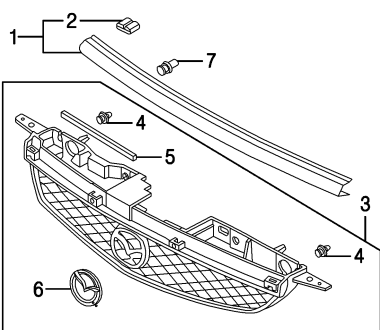

SEDAN 2001-03 DX, ES, LX, SE MODEL

035-03726

- 1 Moulding Assy, Grille (P)
  w/Black Bar BLD8-50-710
  w/o Black Bar B30D-50-710
  (P) Paint to Match
- 2 Gasket, Grille B30D-50-7M3
- 3 Grille Assy BLD8-50-71Y
- 4 Clip, Grille (2) B25F-50-714
- 5 Gasket, Grille B25D-50-7M3
- 6 Emblem (Adhesive) 541A-51-731A
- 7 Fastener, Grille (2) GD7A-50-EA1

SEDAN 2001-03 MP3, MAZDASPEED MODEL

Illustration Located in Next Column

- 1 Grille Assy
  MAZDASPEED Model
  Black Mica (Code 16W) BP7H-50-710-08
  Blazing Yellow (Code 26S) BP7H-50-710-76
  Grace Green (Code 18J) BP7H-50-710-46
  Garnet Red (Code 25F) BP7H-50-710-21
  Orient Green (Code 23G) BP7H-50-710-91
  Pure White (Code A3D) BP7H-50-710-09
  Sparkling Silver (Code 24E) BP7H-50-710-28