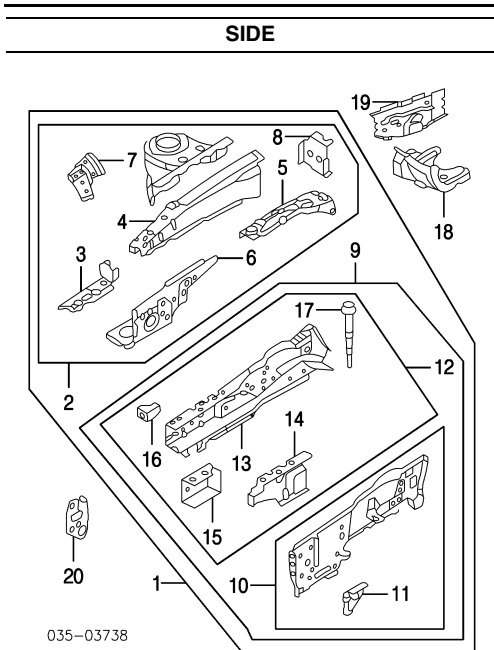

MAZDA PROTEGE/PROTEGE5 1999-03

035-03738

1 Apron Assy	R B2YD-53-20YB L B2YD-54-20YD
2 Panel Assy, Apron	R B2YD-53-21YB L B2YD-54-21YE
3 Reinf, Upper Front (a)	R BJ0J-53-272A L BJ0J-54-272A
4 Reinf, Upper Rear (a)	R BJ0J-53-260 L BJ0J-54-260
1999-00	R BL2A-53-260 L BL2A-54-260
2001-03	R GE4T-53-270B L GE4T-54-270E
5 Reinf, Lower (a)	R BJ0J-53-220B L BJ0J-54-220C
6 Panel, Front Apron (a)	R BL2A-53-22X L BL2A-54-263
7 Reinf, Eng Mtg (a)	R B25D-53-263 L B25D-54-263
8 Gusset, Apron (a)	
(a) Included w/Apron Panel Assy	
9 Frame Assy, Side	R B25H-53-31XE L B25H-54-31XC
10 Frame Assy, Outer Side (a)	R B25D-53-320A L B25D-54-320A
11 Reinf, Bumper (a) (b)	R B25D-53-336 L B25D-54-336
(b) Included w/Outer Side Frame Assy	
12 Frame Assy, Inner Side (a)	R B25H-53-310D L B25H-54-310B
13 Frame, Inr (a) (b)	R B25D-53-311A L B25D-54-311B
14 Reinf, Otr Front (a) (b)	R B25D-53-35Y L B25D-54-35Y
15 Reinf, Inr Front Inr (a) (b)	R B25D-53-351 L B25D-54-351A
16 Brkt, Bumper (a) (b)	R B25D-53-335A L B25D-54-335A
17 Bolt (a) (b)	R/L B25D-53-317
(a) Included w/Apron Assy	
(a) Included w/Side Frame Assy	
(b) Included w/Inner Side Frame Assy	
18 Extension, Rear	R GA5R-53-390F L GA5R-54-390F
19 Reinf, Side Cowl Panel	R B25D-53-281 L B25D-54-281
20 Hook, Tie-Down	R/L B25D-53-361A