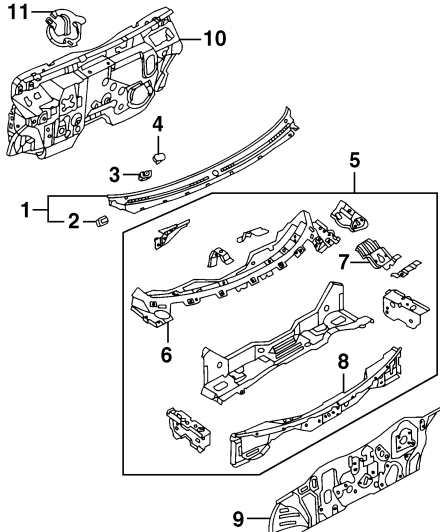

MAZDA PROTEGE/PROTEGE5 1999-03

COWL & DASH Cont'd