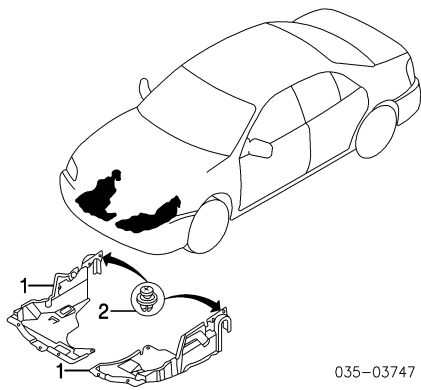

ENGINE UNDER COVER

035-03747

1 Shield, Splash	R B25D-56-321J
	L B25D-56-341H
2 Clip, Splash Shield	R/L BC1D-56-145

AIR CLEANER

Illustration Located in Next Column

1 Cleaner Assy, Air	ZL01-13-320B
1.6L Eng	FP47-13-320C
1.8L, 2.0L Eng	
2 Cover, Upper	ZM34-13-Z0X
1.6L Eng	FP47-13-Z0X
1.8L, 2.0L Eng	B595-13-Z40-9U
3 Element, Filter	B593-13-Z27
4 Clip, Cover (2)	FS05-13-321
5 Spacer, Mounting (4)	FS05-13-321
6 Mount, Rubber (4)	FE51-13-363
*Included w/Air Cleaner Assy	
7 Bracket, Air Cleaner	ZL01-20-210B