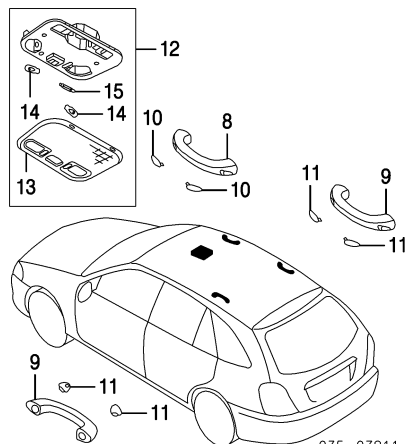

035-03811

- 8 Handle, Front Assist R B100-69-471-03
- 9 Handle, Rear Assist R/L B100-69-471-03
- 10 Cap, Front Assist Handle (2) R G030-69-472A-03
- 11 Cap, Rear Assist Handle (2/Side) R/L G030-69-472A-03
- 12 Lamp Assy, Interior
  w/Sunroof Beige BL2A-51-310-80
  Gray BL2A-51-310-03
  w/o Sunroof Beige B30E-51-310A-80
  Gray B30E-51-310A-03
- 13 Lens, Lamp¶
  w/Sunroof B25K-51-311
  w/o Sunroof B25F-51-311
- 14 Bulb, Interior Lamp¶
  w/Sunroof 9970-05-100L
  w/o Sunroof (2) 0000-11-0194
- 15 Bulb, Reading Lamp¶ (2) 9970-05-080L

¶Included w/Interior Lamp Assy

INTERIOR TRIM SEDAN

Illustration Located in Next Column