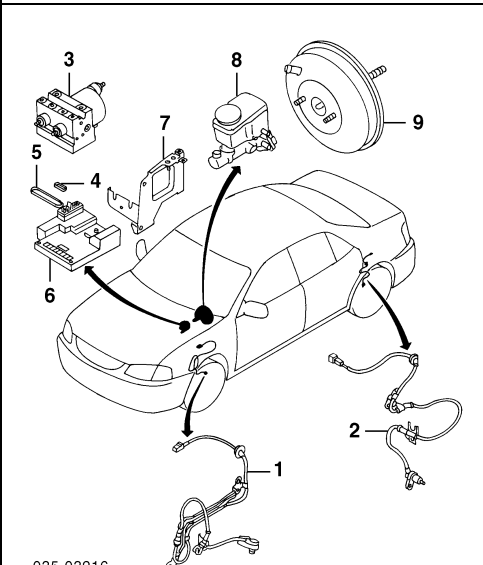

ABS/BRAKES

1999 (TO 7-28-99)

035-03216

1 Sensor, Front ABS	R B25D-43-70XG L B25D-43-73XG
2 Sensor, Rear ABS	R B25D-43-71YB L B25D-43-72YB
3 Actuator, Hydraulic	BVDH-43-7A0
4 Seal, Motor	GE7C-43-7B4
5 Seal, Ring	GE7C-43-7B5
6 Control Unit, ABS	B2YD-67-650A
7 Bracket, Actuator/Control	BJ0G-43-310
8 Cylinder, Brake Master	w/ABS BJ0G-43-40Z 1.6L Eng BJ0P-43-400 1.8L Eng w/o ABS BJ0E-43-40Z 1.6L Eng BJ0S-43-100 1.8L Eng
9 Booster, Brake	GE4T-43-800