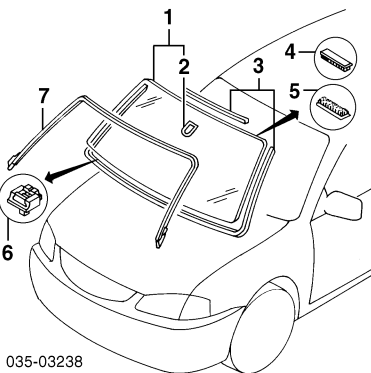

035-03238

1. Mazda
   DX, ES, LX, MP3, SE Model BJ0G-63-900D
   MAZDASPEED Model BP7H-63-900B
   BC1C-69-240
1. 2 Base, Mirror *Included w/Windshield Assy
  2. 3 Dam, Windshield GA7B-50-899
  3. 4 Fastener, No. 1 Glass (2) S09A-50-896A
  4. 5 Fastener, No. 2 Glass (2) GE4T-50-898A
  5. 6 Spacer, Windshield (2) B16A-50-891
  6. 7 Moulding, Windshield B25D-50-601D