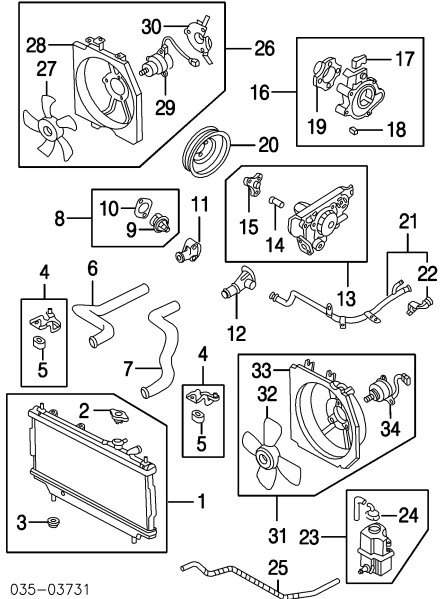

COOLING

035-03731

- 1 Radiator Assy 1999-00 Man Trans ZL01-15-200A
  Auto Trans ZL04-15-200B
  2001-03 1.6L Eng
  Man Trans ZL33-15-200C
  w/A/C B35S-15-200B
  Auto Trans FS8M-15-200B
  w/A/C FS7P-15-200B
  2.0L Eng
  Man Trans ZM39-15-200C
  w/A/C ZM43-15-200C
  Auto Trans FS8M-15-200B
  w/A/C FS7P-15-200B
- 2 Cap, Radiator Man Trans WL21-15-205
  Auto Trans KL01-15-205
- 3 Mount, Lower Rad 1999-00 Man Trans R/L ZL01-15-202
  Auto Trans R/L ZL01-15-202
  2001-03 w/A/C R/L K802-15-202
  w/o A/C R/L RF2L-15-202
  *Included w/Radiator Assy
- 4 Bracket Assy, Upper Radiator w/Turbo R RF15-15-240
  L N.A.
  w/o Turbo R ZL01-15-240A
  L ZL01-15-250
  R/L B6BF-15-242A
  *Included w/Upper Radiator Bracket Assy
- 5 Mount, Upper Rad 1999-00 1.6L Eng 8ABE-15-171
  1.8L Eng-Serviced by Components
  2001-03 1.8L, 2.0L Eng-Serviced by Components
- 6 Hose, Upper Rad 1.6L Eng ZL01-15-186A
  1.8L Eng FP47-15-186C
  2.0L Eng FSAX-15-186
  w/Turbo FP47-15-186C
  w/o Turbo
- 7 Hose, Lower Rad 1.6L Eng ZL01-15-185A
  1.8L, 2.0L Eng FP47-15-185C
- 8 Thermostat Assy 1999-00 1.6L Eng 8ABE-15-171
  1.8L Eng-Serviced by Components
  2001-03 1.8L, 2.0L Eng-Serviced by Components
- 9 Thermostat 1999-00 1.6L Eng* Serviced w/Thermostat Assy
  1.8L Eng KL01-15-171A-9U
  2001-03 1.6L Eng BP6F-15-171
  2.0L Eng KL01-15-171A-9U
- 10 Gasket, Thermostat 1.6L Eng B621-15-173
  1.8L, 2.0L Eng FS02-15-173
  *Included w/Thermostat Assy
- 11 Cover, Thermostat 1.6L Eng B6BF-15-172
  1.8L, 2.0L Eng FP47-15-172
- 12 Inlet, Water Pump 1.6L Eng B6BF-15-161
- 13 Pump Assy, Water 1.6L Eng ZL01-15-010A
- 14 Pin, Set