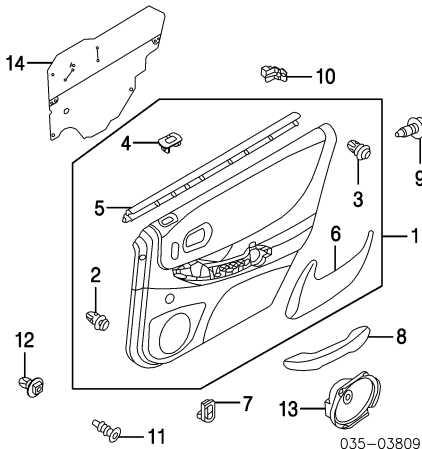

MAZDA PROTEGE/PROTEGE5 1999-03

Black	R BJ0E-50-683 L BJ0E-50-693
Body Color	
Aroma Red (Code 18U)	R BJ0F-50-683-13 L BJ0F-50-683-13
Black Mica (Code 16W)	R BJ0F-50-683-08 L BJ0F-50-683-08
Blazing Yellow (Code 26S)	R BJ0F-50-683-76 L BJ0F-50-683-76
Champagne Silver (Code 4F)	R BJ0F-50-683-4F L BJ0F-50-683-4F
Chaste White (Code PT)	R BJ0F-50-683-PT L BJ0F-50-683-PT
Classic Red (Code A3E)	R BJ0F-50-683-SU L BJ0F-50-683-SU
Galaxy Gold (Code 23F)	R BJ0F-50-683-27 L BJ0F-50-683-27
Garnet Red (Code 25F)	R BJ0F-50-683-21 L BJ0F-50-683-21
Grace Green (Code 18J)	R BJ0F-50-683-46 L BJ0F-50-683-46
Highlight Silver (Code 18G)	R BJ0F-50-683-92 L BJ0F-50-683-92
Moonlight Gray (Code 12M)	R BJ0F-50-683-25 L BJ0F-50-683-25
Orient Green (Code 23G)	R BJ0F-50-683-91 L BJ0F-50-683-91
Passion Red (Code 22K)	R BJ0F-50-683-15 L BJ0F-50-683-15
Pure White (Code A3D)	R BJ0F-50-683-09 L BJ0F-50-683-09
Sparkling Silver (Code 24E)	R BJ0F-50-683-28 L BJ0F-50-683-28
Spicy Orange (Code 25T)	R BJ0F-50-683-35 L BJ0F-50-683-35
Starry Blue (Code 24A)	R BJ0F-50-683-52 L BJ0F-50-683-52
Sunburst Yellow (Code HZ)	R BJ0F-50-683-HZ L BJ0F-50-683-HZ
Sunlight Silver (Code 22V)	R BJ0F-50-683-67 L BJ0F-50-683-67
Supreme Blue (Code 22A)	R BJ0F-50-683-50 L BJ0F-50-683-50
Titanium Gray (Code 25G)	R BJ0F-50-683-66 L BJ0F-50-683-66
Twilight Blue (Code 12K)	R BJ0F-50-683-57 L BJ0F-50-683-57

INTERIOR TRIM

1 Panel Assy, Trim Hatchback	R B30N-68-520-65 L B30N-68-550-65
Sedan	
1999-00	
DX Model	
Beige/Brown	R B25D-68-520J-90 L B25D-68-550J-90
Gray	R B25D-68-520J-43 L B25D-68-550J-43
LX Model	
Beige/Brown	R BJ0J-68-520J-90 L BJ0J-68-550J-90
Gray	R BJ0J-68-520J-43 L BJ0J-68-550J-43
ES, SE Model	
Gray	R B26R-68-520J-43 L B26R-68-550J-43
2001-03†	
Man Windows	R B30F-68-520-67 L B30F-68-550-67
Pwr Windows	R B30G-68-520-67 L B30F-68-550-67
†Gray listed, Order by Application	
2 Fastener, Front Trim Panel (a) (2/Side)	R/L GA2A-68-AB1A
3 Fastener, Rear Trim Panel (a) (3/Side)	R/L B21M-68-AB1
4 Vessel, Lock Knob (a)	
1999-00	
Brown	R/L B25D-68-421A-90
Gray	R/L B25D-68-421A-43
2001-03	

Beige	R/L B25D-68-421A-80
Black	R/L B25D-68-421A-65
Gray	R/L B25D-68-421A-05
5 Moulding, Inr Belt (a)	R B25D-72-821 L B25D-73-821
6 Pocket, Door Trim (a) Hatchback	R BJ3D-68-5C1A-65 L BJ3D-68-5N1A-65
(a) Included w/Trim Panel Assy	
7 Switch, Power Window	
1999-00	
Brown	R/L GE4T-66-380C-90
Gray	R/L GE4T-66-380C-43
2001-03	
Beige	R/L GE4T-66-380C-80
Black	R/L GE4T-66-380C-65
Gray	R/L GE4T-66-380C-05
8 Handle, Pull	
1999-00	
Brown	R B25D-68-D71C-90 L B25D-68-D91C-90
Gray	R B25D-68-D71C-43 L B25D-68-D91C-43
2001-03	
Black	R B25D-68-D71C-65 L B25D-68-D91C-65
Brown	R B25D-68-D71C-22 L B25D-68-D91C-22
9 Fastener, Trim Panel (2/Side)	
1999-00	
Brown	R/L B467-68-AC3-90
Gray	R/L B467-68-AC3-29
2001-03	
Black	R/L B467-68-AC3-02
Brown	R/L B467-68-AC3-22
10 Bracket, Trim (2/Side)	R/L B25D-68-403A
11 Fastener, Trim Panel	
1999-00	
Brown	R/L GD7A-68-AA5-90
Gray	R/L GD7A-68-AA5-29
2001-03	
Black	R/L GD7A-68-AA5-02
Brown	R/L GD7A-68-AA5-22
12 Grommet, Screw	99-00 R/L GD7B-68-AD5 01-03 R/L B25D-68-AD5
13 Speaker, Door Hatchback	R/L LC64-66-960
14 Shield, Moisture Man Windows	R B25D-72-861C L B25E-73-861C
Pwr Windows	R B25E-72-861C L B25E-73-861C