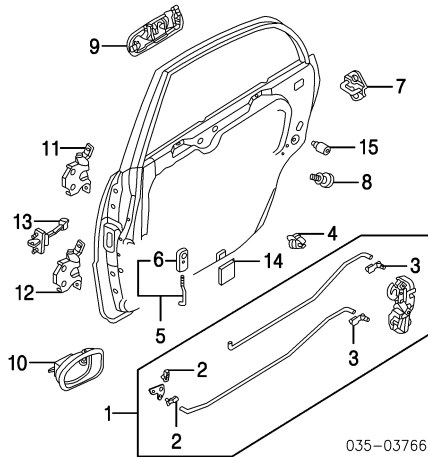

HARDWARE

1 Latch Assy, Door Man Lock	R B25D-72-310C L B25D-73-310C
Pwr Locks	R B25E-72-310D L B25E-73-310D
2 Clip, Front Rod† (2/Side)	R G030-58-315 L G030-59-315
3 Clip, Rod† (2/Side)	R/L 9927-80-307
†Included w/Door Latch Assy	
4 Holder, Rod	R/L B001-58-309A
5 Rod Assy, Lock Knob	
1999-00	
Brown	R/L B25D-72-390-90
Black	R/L B25D-72-390-65
2001-03	
Beige	R/L B25D-72-390-90
Black	R/L B25D-72-390-65
Gray	R/L B25D-72-390-05
6 Knob, Lock†	
1999-00	
Brown	R/L B455-58-316B-90
Gray	R/L B455-58-316B-43
2001-03	
Beige	R/L B455-58-316B-80
Black	R/L B455-58-316B-65
Gray	R/L B455-58-316B-05
†Included w/Lock Knob Rod Assy