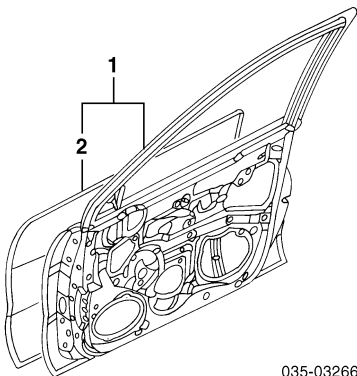

FRONT DOOR SHEET METAL

035-03266

1. **1 Shell Assy, Door** R BJ0G-58-020D
   L BJ0G-59-020D
2. **2 Panel, Door Repair** R B25D-58-031D
   L B25D-59-031D
   †Included w/Door Shell Assy

EXTERIOR TRIM

Illustration Located in Next Column

1. **1 Moulding Assy, Outer Belt** R B25D-50-640A
   L B25D-50-650A
2. **2 Protector, Moulding** R B25D-50-645
   L B25D-50-655
   †Included w/Outer Belt Moulding Assy
3. **3 Sash, Door** R BL2C-50-8V3-00
   L BL2C-50-8W3-00