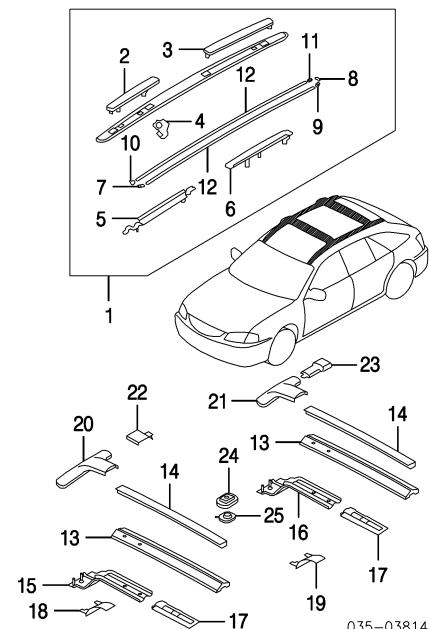

ROOF LUGGAGE RACK

035-03814

- 1 Rack Assy, Roof R B25H-51-T10C
  L B25H-51-T20C
- 2 Cover, Front Roof Rack¶ R B25H-51-T12B
  L B25H-51-T22B
- 3 Cover, Rear Roof Rack¶ R B25H-51-T16B
  L B25H-51-T26B
- 4 Spring, Upper¶ (4/Side) R/L B25H-64-345
- 5 Stay, Front Roof Rack¶ R/L B25H-51-T13A
- 6 Stay, Rear Roof Rack¶ R B25H-51-T14A
  L B25H-51-T24A
- 7 Protector, Outer Front¶ R/L B30D-51-U79
- 8 Protector, Outer Rear¶ R/L B25H-51-T18A
- 9 Gasket, Outer Rear¶ R/L B25H-51-U89A