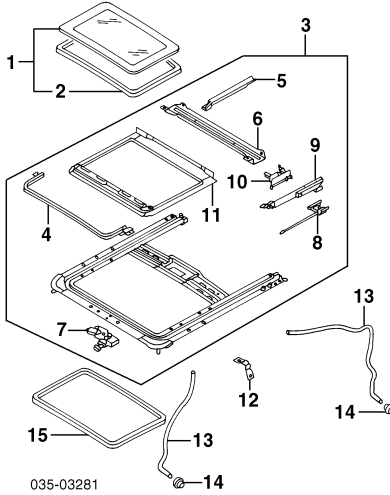

SEDAN

035-03281

1	Panel Assy, Sunroof	GE4V-69-810D
2	W/Strip, Sunroof	GE4V-69-825
		*Included w/Sunroof Panel Assy
3	Frame Assy, Sunroof (a)	
	1999-00	BJOF-69-830B-48
	2001-03	GE4V-69-830B-48
	Beige	BJOF-69-830A-80
	Gray	BJOF-69-830B-03
(a) Order by Application		
4	Deflector	BJOF-69-880A
5	Link, Deflector	R GE4V-69-9H6
		L GE4V-69-9H7
6	Rail, Drip	GE4V-69-867
7	Motor, Sunroof	GE4V-69-870
8	Cable, Drive	R/L GE4V-69-912-3
9	Guide, Front	R/L GE4V-69-862-3
10	Guide, Rear	R/L GE4V-69-864-5
11	Shade, Sunroof (a)	
	1999-00	GE4V-69-890-48
	2001-03	GE4V-69-890-80
	Beige	GE4V-69-890-80
	Gray	GE4V-69-890-03
*Included w/Sunroof Frame Assy		
(a) Order by Application		
12	Bracket, Sunroof	R BJOF-69-843A
		L BJOF-69-844A
13	Hose, Drain	
	Front	R/L B26L-69-921A
	Rear	R/L BJOF-69-922A
14	Grommet, Drain Hose	
	Front	R/L GJ22-69-928
	Rear	R/L E002-69-928A
15	Weit, Seaming	
	1999-00	BJOF-69-981-48
	2001-03	BJOF-69-981-80
	Beige	BJOF-69-981-80
	Gray	BJOF-69-981-03
*Order by Application