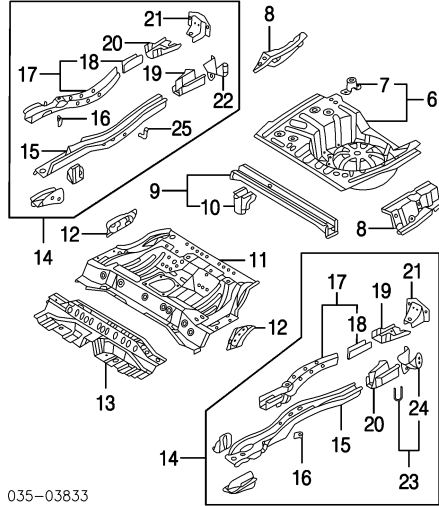

- 035-03833
1. Pan Assy, Luggage Compartment
  2. Bracket, Spare Tire
  3. Panel, Side Floor
  4. Crossmember Assy, Rear
  5. Bracket, Crossmember
  6. Pan, Rear Floor
  7. Bracket, Seat
  8. Crossmember, Front
  9. Frame Assy, Rear Side
  10. Frame, Front Side
  11. Bracket, Frame
  12. Reinforcement Assy, Frame
  13. Ext, Frame
  14. Frame, Side Rear
  15. Reinf, Frame
  16. Bracket, Rear Bumper
  17. Bracket, Hook
  18. Bracket Assy, Hook
  19. Bracket, Tie-Down
  20. Hook, Tie-Down

INTERIOR TRIM HATCHBACK

1. 1 Trim Assy, Rear Panel
- 035-03834

2 Clip, Trim	(4)	GJ12-68-865
3 Cover, Trim		BN5V-68-3R1-65
4 Nut, Trim	(2)	9957-83-000
	¶Included w/Rear Panel Trim Assy	
5 Fastener, Trim		R/L GJ21-68-885B-02
6 Trim Assy, Rear Lower-See Side Body Section		
7 Cover Assy, Spare Tire		BN5V-68-81X-02
8 Clip, Cover	(3)	M020-68-839
9 Strap, Cover		B26H-68-3B0A
	¶Included w/Spare Tire Cover Assy	

INTERIOR TRIM SEDAN