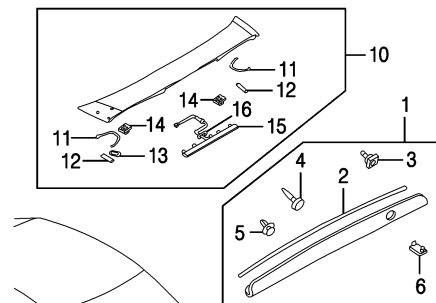

EXTERIOR TRIM

035-04127

1 Garnish Assy, Luggage Lid	
Aroma Red (Code 18U)	99-00 B25F-50-810B-13
Black Mica (Code 16W)	B25F-50-810B-08
Champagne Silver (Code 4F)	B25F-50-810B-4F
Chaste White (Code PT)	99-00 B25F-50-810B-PT
Chrome	BK2H-50-810
Classic Red (Code A3E)	99-01 B25F-50-810B-SU
	02-03 B25F-50-810B-10
Galaxy Gold (Code 23F)	01-03 B25F-50-810B-27
Garnet Red (Code 25F)	B25F-50-810B-21
Grace Green (Code 18J)	B25F-50-810B-46
Highlight Silver (Code 18G)	99-00 B25F-50-810B-92
Moonlight Gray (Code 12M)	99-00 B25F-50-810B-25
Orient Green (Code 23G)	01-03 B25F-50-810B-91
Passion Red (Code 22K)	B25F-50-810B-15
Pure White (Code A3D)	01-03 B25F-50-810B-09
Sparkling Silver (Code 24E)	B25F-50-810B-28
Spicy Orange (Code 25T)	B25F-50-810B-35
Starry Blue (Code 24A)	02-03 B25F-50-810B-52
Sunburst Yellow (Code HZ)	B25F-50-810B-HZ
Sunlight Silver (Code 22V)	01-03 B25F-50-810B-67
Supreme Blue (Code 22A)	99-01 B25F-50-810B-50