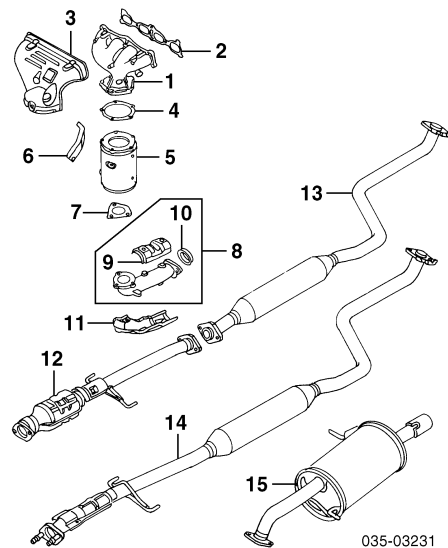

035-03231

2.0L Eng	FS7N-20-50XA
6 Bracket, Converter	
1.6L Eng	ZM01-40-081
1.8L Eng	FP30-40-081
2.0L Eng	FSE6-40-081
7 Gasket, Lower Converter	KL19-40-450
8 Pipe Assy, Front Exhaust	
1.6L Eng	ZM01-40-500A
1.8L Eng	FP30-40-500A
2.0L Eng	FSE6-40-500B
9 Shield, Upper Pipe†	
1.6L, 1.8L Eng	ZM01-40-811A
2.0L Eng	FSE6-40-810
10 Gasket, Pipe†	BP48-40-561A
*Included w/Front Exhaust Pipe Assy	
11 Shield, Pipe Lower	
1.6L Eng	ZM01-40-820D
1.8L Eng	FP30-40-821A
2.0L Eng	FP30-40-820A
12 Converter, Catalytic	
w/Calif Emission	
1.6L Eng	ZM02-20-600A
1.8L Eng	FP46-40-100E
1999	FP46-40-100E
2000	FP46-40-100E
Man Trans	FP46-40-100E
Auto Trans	FP46-40-100E
To 2-1-00	FP46-40-100E
From 2-1-00	FP47-40-100
2.0L Eng	
Man Trans	
2001	FS7N-20-600A
2002	FS7N-20-600A
To 3-13-02	FS7N-20-600A
From 3-13-02	FSAG-20-600A
2003	FSAG-20-600A
Auto Trans	
2001	FS7P-20-600A
2002	
To 3-13-02	FSAF-20-600A
From 3-13-02	FSAH-20-600A
2003	FSAH-20-600A
13 Pipe, Intermediate	
w/Calif Emission	
1.6L Eng	FP31-40-300B
1.8L Eng	
Man Trans	FP31-40-300B
Auto Trans	FP46-40-300
2.0L Eng	
Man Trans	
DX, ES, LX, SE Model	FSF1-40-300
MP3 Model	FSG8-40-300
Auto Trans	FSF2-40-300
w/Calif Emission	
1.6L Eng	ZM01-40-300C
1.8L Eng	FP30-40-300C
2.0L Eng	
Man Trans	FSF1-40-300
Auto Trans	FSF2-40-300
*Order by Application	
15 Muffler	
1.6L Eng	FP41-40-100E
w/Tail Pipe Extension	FP30-40-100E
w/o Tail Pipe Extension	FP46-40-100E
1.8L Eng	
2.0L Eng	FSG1-40-100B
Hatchback	
Sedan	
w/Tail Pipe Extension	FSF1-40-100C
w/o Tail Pipe Extension	FSF2-40-100B