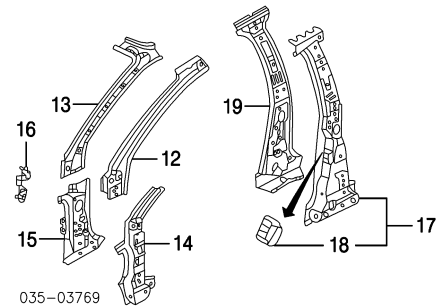

SIDE BODY

SHEET METAL HATCHBACK

035-04124

- | | | | |
|---|---------------------------|-----|--------------|
| 1 | Body Assy, Side | R | B2YR-70-20X |
| | | L | B2YR-71-20X |
| 2 | Pillar, Outer Hinge | R | B2YR-70-221 |
| | | L | B2YR-71-221 |
| 3 | Pillar, Outer Center | R | B2YR-70-351 |
| | | L | B2YR-71-351 |
| 4 | Panel, Outer Rocker | R | B2YR-70-270 |
| | | L | B2YR-71-270 |
| 5 | Panel Assy, Outer Quarter | R | B2YR-70-410 |
| | | L | B2YR-71-410 |
| 6 | Plate, Nut (a) | R/L | GE4T-70-46X |
| *Included w/Side Body Assy | | | |
| (a) Included w/Outer Quarter Panel Assy | | | |
| 7 | Door, Fuel Filler | L | B25R-42-410A |
| 8 | Bumper, Door (2) | L | GJ6A-42-459 |
| 9 | Spring, Door | L | GA5R-42-451C |
| 10 | Opener, Door | L | EA01-56-890D |
| 11 | Cable, Door Release | L | BJOJ-56-880F |