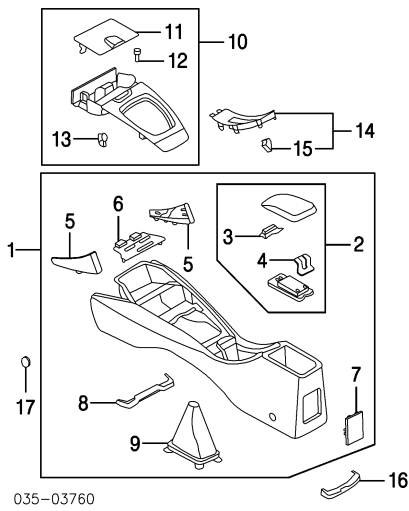

2001-03

035-03760

- 1 **Console Assy**
  2001
  Man Trans
  Beige/Brown B30D-64-420B-80
  Black/Black B30D-64-420B-65
  Gray/Brown B30D-64-420B-05
  Auto Trans
  Beige B30E-64-420B-80
  Black B30E-64-420B-65
  Gray B30E-64-420B-05
  2002
  To 3-1-02
  Man Trans
  Beige/Brown B30D-64-420B-80
  Black/Black B30D-64-420B-65
  Gray/Brown B30D-64-420B-05
  Auto Trans
  Beige B30E-64-420B-80
  Black B30E-64-420B-65
  Gray B30E-64-420B-05
  From 3-1-02
  Man Trans
  Beige BL8D-64-420-80
  Black BL8D-64-420-65
  Gray BL8D-64-420-05
  Auto Trans
  Beige BL8H-64-420-80
  Black BL8H-64-420-65