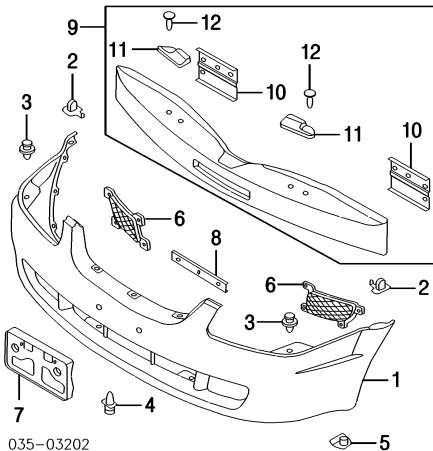

SEDAN 1999-00

035-03202

1. 1 Cover, Front (P) BJ0J-50-031A-8J
   (P) Paint to Match
2. 2 Grommet R/L BC1M-50-0Z5
3. 3 Fastener, Upper R/L GD7A-50-EA1
4. 4 Fastener, Lower BF71-50-235
5. 5 Nut, Clip (7) B455-56-135
6. 6 Cover, Lamp R BJ0J-50-C11
   L BJ0J-50-C21
7. 7 Brkt, License Plate BJ0J-50-170
8. 8 Retainer, License Brkt H005-50-060
9. 9 Bar Assy, Reinforcement BJ0J-50-070C
10. 10 Stay, Bumper† R BJ0J-50-081
    L BJ0J-50-091
11. 11 Absorber, Impact† R/L BJ0J-50-111-2
12. 12 Fastener, Absorber† R/L G045-68-865-00
    †Included w/Reinforcement Bar Assy