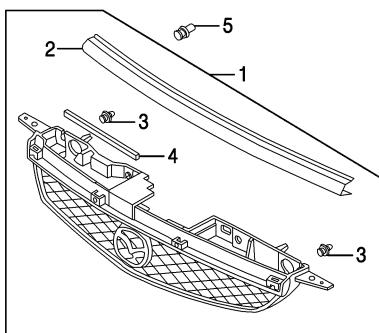

035-03790

- Spicy Orange (Code 25T) BP7H-50-710-35
- Starry Blue (Code 24A) BP7H-50-710-52
- Sunburst Yellow (Code HZ) BP7H-50-710-HZ
- Sunlight Silver (Code 22V) BP7H-50-710-67
- Titanium Gray (Code 25G) BP7H-50-710-66
- B30P-50-710
- MP3 Model
- 2 Moulding, Upper
  MAZDASPEED Model
  Black Mica (Code 16W) BP7H-50-711-08
- Blazing Yellow (Code 26S) BP7H-50-711-76
- Galaxy Gold (Code 23F) BP7H-50-711-27
- Grace Green (Code 18J) BP7H-50-711-46
- Garnet Red (Code 25F) BP7H-50-711-21
- Orient Green (Code 23G) BP7H-50-711-91
- Pure White (Code A3D) BP7H-50-711-09
- Sparkling Silver (Code 24E) BP7H-50-711-28
- Spicy Orange (Code 25T) BP7H-50-711-35
- Starry Blue (Code 24A) BP7H-50-711-52
- Sunburst Yellow (Code HZ) BP7H-50-711-HZ
- Sunlight Silver (Code 22V) BP7H-50-711-67
- Titanium Gray (Code 25G) BP7H-50-711-66
- B30P-50-711
- 3 Clip, Grille R/L B25F-50-714
- 4 Gasket, Grille R/L B25D-50-7M3
- 5 Fastener, Grille (4) GD7A-50-EA1