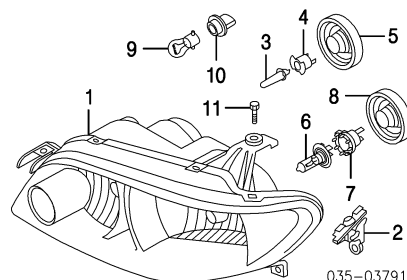

COMBINATION LAMP HATCHBACK

035-03791

- 1 Lens/Body Alum Bezel R BN5V-51-0K0C
  L BN5V-51-0L0C
- Metal Coat Bezel R BP4F-51-0K0
  L BP4F-51-0L0
- 2 Bracket, Headlamp R B30D-51-0A7A
  L B30D-51-0B7A
- 3 Bulb, High Beam R/L 0000-11-9005
- 4 Socket, High Beam R/L B28W-51-0A3
- 5 Cover, High Beam R/L T061-51-0A1
- 6 Bulb, Low Beam R/L 9070-32-550
- 7 Socket, Low Beam R/L B28W-51-0A3
- 8 Cover, Low Beam R/L BN4G-51-0A1
- 9 Bulb, Signal/Park R/L 0000-11-1157-NA
- 10 Socket, Signal/Park R/L BL8D-51-064
- 11 Screw, Headlamp (6/Side) R/L 9GG6-00-616B