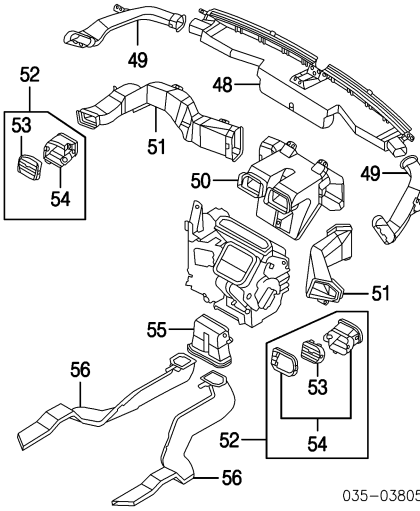

035-03805

- 48 **Duct, Defroster** BJ0J-60-120
- 49 **Duct, Side Defroster** R BJ0J-60-181
  L BJ0J-60-191
- 50 **Duct, Center** BJ0J-64-94Y
- 51 **Duct, Outer** R BJ0J-64-74X
  L BJ0J-64-841A
- 52 **Vent Assy**
  1999-00 R BJ0J-64-730-90
  Brown L BJ0J-64-830A-90
  Gray R BJ0J-64-730-43
  L BJ0J-64-830A-43
  2001-03
  Black R BJ0J-64-730-65
  Brown L BJ0J-64-830A-65
  R BJ0J-64-730-22
  L BJ0J-64-830A-22
- 53 **Louver, Vent**] 1999-00 R B25G-64-71X-90
  Brown L B25G-64-81X-90
  Gray R B25G-64-71X-43
  L B25G-64-81X-43
  2001-03
  Black R B25G-64-71X-65
  L B25G-64-81X-65

- 54 **Case, Louver**] 1999-00 R B25G-64-71X-22
  Brown L B25G-64-81X-22
- 55 **Duct, Front Lower-Serviced w/Heater Assy**
  2001-03-Serviced w/Vent Assy
  *Included w/Vent Assy
- 56 **Duct, Rear Lower** R/L GE4T-61-272-3