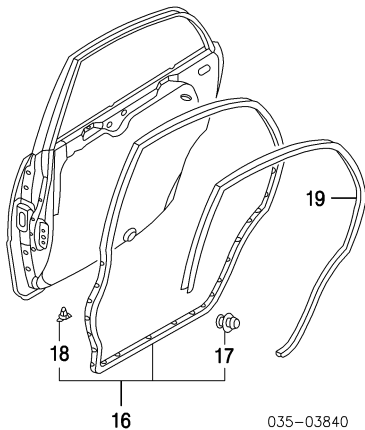

MAZDA PROTEGE/PROTEGE5 1999-03

REAR DOOR Cont'd

HARDWARE Cont'd

035-03840

- 1999-00
  Rear Fixed Bench Seat
  1999
  Brown
  To 6-1-99 R B25D-68-913-90
  L B25D-68-914-90
  From 6-1-99 R BJ0E-68-913-90
  L BJ0E-68-914-90
  Gray
  To 6-1-99 R B25D-68-913-43
  L B25D-68-914-43
  From 6-1-99 R BJ0E-68-913-43
  L BJ0E-68-914-43
  2000
  Brown R BJ0E-68-913-90
  L BJ0E-68-914-90
  Gray R BJ0E-68-913-43
  L BJ0E-68-914-43
  Rear Split Bench Seat
  1999
  Brown
  To 6-1-99 R B26R-68-913A-90
  L B26R-68-914A-90
  From 6-1-99 R BJ0F-68-913-90
  L BJ0F-68-914-90
  Gray
  To 6-1-99 R B26R-68-913A-43
  L B26R-68-914A-43
  From 6-1-99 R BJ0F-68-913-43
  L BJ0F-68-914-43
  2000
  Brown R BJ0F-68-913-90
  L BJ0F-68-914-90
  Gray R BJ0F-68-913-43
  L BJ0F-68-914-43
  2001-03
  Beige R BJ0F-68-913-80
  L BJ0F-68-914-80
  Black R BJ0F-68-913-65
  L BJ0F-68-914-65
  Gray R BJ0F-68-913-05
  L BJ0F-68-914-05