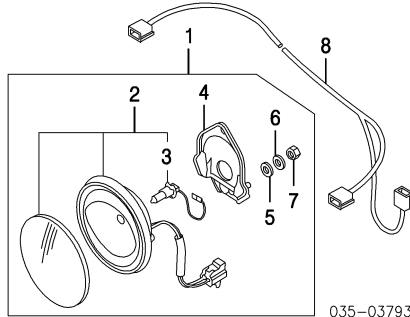

FOG LAMP SEDAN MP3, MAZDASPEED MODEL

035-03793

- 1 Lamp Assy, Fog R/L BN5V-51-680
- 2 Lens/Body Assy R/L BN5V-51-68X
- 3 Bulb (a) R/L 0000-11-0H3
  (a) Included w/Lens/Body Assy
- 4 Bracket, Lamp R/L B30P-51-688B
- 5 Washer, Front R/L B28V-51-657
- 6 Washer, Rear R/L B28V-51-697
- 7 Nut, Lamp R/L B28V-51-6H4
  *Included w/Fog Lamp Assy
- 8 Harness, Fog Lamp B30P-51-688B