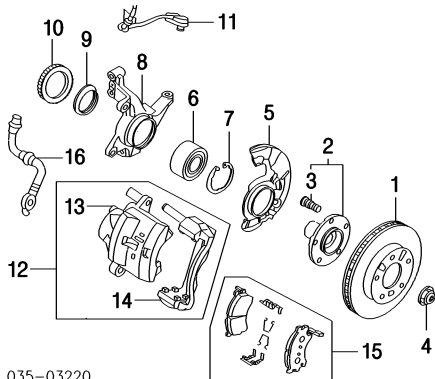

Spare Wheel & Hardware

035-03742

- Wheel, Spare
 - 1 14x4" 99-00 9965-21-4040
 - 2 15x4" 99-00 9965-31-4050
 - 01-03 9965-35-4050
 - Wheel, Spare
 - 16" N.A.
 - 17" N.A.
 - 3 Valve, Stem 9963-60-4130
 - 4 Clamp, Spare Wheel GA5R-56-971C
 - 5 Bolt, Anchor
 - 50mm G14R-56-961
 - 65mm 8532-56-961
 - 75mm G030-56-961
 - 6 Jack
 - 99-00 B45V-37-790C
 - 01-03 B25D-37-790B
 - 7 Bolt, Jack B001-56-170C
 - 8 Handle, Jack B210-37-810
 - 9 Holder, Jack Handle G030-56-176
 - 10 Tool Assy
 - Hatchback BN5V-69-650
 - Sedan
 - DX, ES, LX, SE Model BR70-69-650B
 - MAZDASPEED, MP3 Model BL8M-69-650
 - 11 Wrench, Hub† NA01-68-070
 - 12 Bolt†
 - Hatchback B093-56-961
 - Sedan G091-56-961
- †Included w/Tool Assy