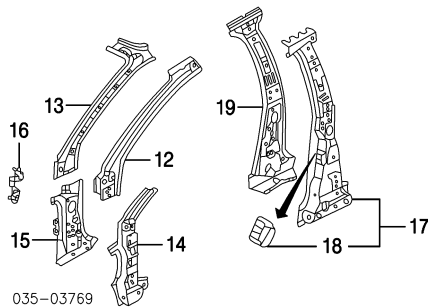

035-03823

- 1 Body Assy, Side R BJYJ-70-20X
  L BJYJ-71-200
- 2 Pillar, Outer Hinge (a) R BJYJ-70-221
  L BJYJ-71-220
- 3 Pillar, Outer Center (a) R B2YD-70-351
  L B2YD-71-351
- 4 Panel, Outer Rocker (a) R B2YD-70-270
  L B2YD-71-270
- 5 Panel Assy, Outer Quarter (a) R B2YD-70-410
  L B2YD-71-410
- 6 Plate, Nut (a) R/L GE4T-70-46X
- (a) Included w/Side Body Assy
- (a) Included w/Outer Quarter Panel Assy
- 7 Door, Fuel Filler L B25D-42-410
- 8 Bumper, Door (2)
- 1999 To 3-1-99 L GJ6A-42-459
- From 3-1-99 L GJ6A-42-459
- 2000-03 L GJ6A-42-459
- 9 Spring, Door 99-00 L GA5R-42-451C
  01-03 L D061-42-451B
- 10 Opener, Door L EA01-56-890D
- 11 Cable, Door Release L BJUJ-56-880F

- 12 Reinf, Windshield Pillar R B25D-70-242
  L B25D-71-242
- 13 Pillar, Windshield Inner 1999 To 5-1-99 R B25D-70-241A
  L B25D-71-241

- From 5-1-99 R B25D-70-240
  L B25D-71-240
- 2000-03 R B25D-70-240
  L B25D-71-240
- 14 Reinf, Hinge Pillar R BJUJ-70-030
  L BJUJ-71-030
- 15 Pillar, Inner Hinge R B25D-70-230
  L B25D-71-230
- 16 Bracket, Inst Panel 1999 To 3-1-99 R B25D-70-260B
  L B25D-71-260B
- From 3-1-99 R B25D-70-260C
  L B25D-71-260C
- 2000-03 R B25D-70-260C
  L B25D-71-260C
- 17 Reinforcement Assy, Center Pillar R B25D-70-362Z
  L B25D-71-362Z
- 18 Plate, Nut (a) R/L GE4T-70-46X
- (a) Included w/Center Pillar Reinforcement Assy
- 19 Pillar, Inner Center 1999 To 5-1-99 R B25D-70-080B
  L B25D-71-080B
- From 5-1-99 R BJUJ-70-080
  L BJUJ-71-080
- 2000-03 R BJUJ-70-080
  L BJUJ-71-080