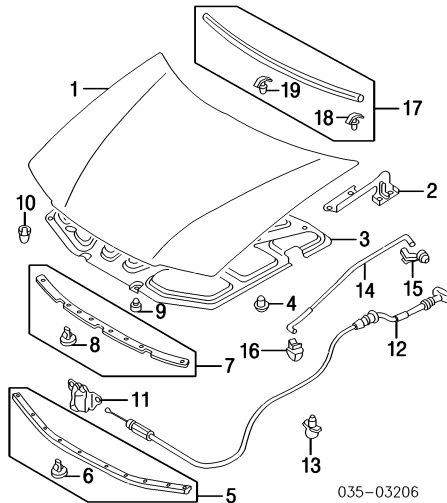

HOOD

035-03206

- 1 Panel, Hood 99-00 B25D-52-310H
  01-03 B30D-52-310C
  R B25D-52-410A
  L B25D-52-420A
- 2 Hinge, Hood B25N-56-681K
  GA2A-56-694
- 3 Insulator, Hood 99-00 B25D-56-770A
  01-03 B30D-56-770A
- 4 Fastener, Insulator (14) B01A-56-741
  *Included w/Front Weatherstrip Assy
- 5 Weatherstrip Assy, Front B25D-56-750B
  UB39-56-741A
  *Included w/Front Hood Seal Assy
- 6 Fastener, W/Strip (12) R/L H043-56-786
  R/L BC1M-56-786
- 7 Seal Assy, Front Hood 99-00 BJ0E-56-620A
  01-03 BL4C-56-620
  B25D-56-720
- 8 Fastener, Seal (9) D001-56-731
  B25D-56-651
  B092-52-518
- 9 Cushion, Outer Hood G030-56-693A
- 10 Cushion, Inner Hood 99-00 B25D-56-760
  01-03 B30D-56-760
- 11 Latch, Hood G031-56-762
  T001-56-742
- 12 Cable, Hood Release
- 13 Clip, Cable (2)
- 14 Rod, Hood Prop
- 15 Bushing, Rod Pivot
- 16 Holder, Rod
- 17 Weatherstrip Assy, Rear 99-00 B25D-56-760
  01-03 B30D-56-760
- 18 Fastener, Outer W/Strip (2) G031-56-762
- 19 Fastener, Inner W/Strip (7) T001-56-742
  *Included w/Rear Weatherstrip Assy

Nozzle, Washer-See Windshield Section