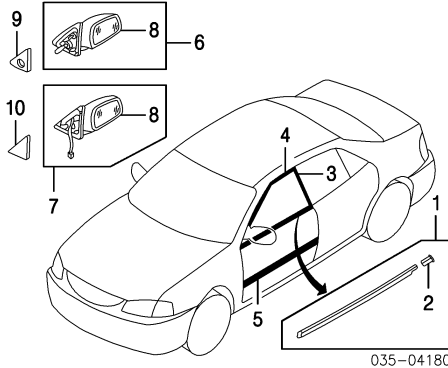

035-04180

1. **4 Tape, Black-Out** R BL2C-50-8V1-00
   L BL2C-50-8W1-00
2. **5 Moulding, Side (Adhesive)**
   Black R BJOE-50-682
   L BJOE-50-692
3. Body Color
   Aroma Red (Code 18U) R BJ0F-50-682-13
   L BJ0F-50-692-13
   Black Mica (Code 16W) R BJ0F-50-682-08
   L BJ0F-50-692-08
   Blazing Yellow (Code 26S) R BJ0F-50-682-76
   L BJ0F-50-692-76
   Champagne Silver (Code 4F) R BJ0F-50-682-4F
   L BJ0F-50-692-4F
   Chaste White (Code PT) R BJ0F-50-682-PT
   L BJ0F-50-692-PT
   Classic Red (Code A3E) R BJ0F-50-682-SU
   L BJ0F-50-692-SU
   Galaxy Gold (Code 23F) R BJ0F-50-682-27
   L BJ0F-50-692-27
   Garnet Red (Code 25F) R BJ0F-50-682-21
   L BJ0F-50-692-21
   Grace Green (Code 18J) R BJ0F-50-682-46
   L BJ0F-50-692-46
   Highlight Silver (Code 18G) R BJ0F-50-682-92
   L BJ0F-50-692-92
   Moonlight Gray (Code 12M) R BJ0F-50-682-25
   L BJ0F-50-692-25
   Orient Green (Code 23G) R BJ0F-50-682-91
   L BJ0F-50-692-91
   Passion Red (Code 22K) R BJ0F-50-682-15
   L BJ0F-50-692-15
   Pure White (Code A3D) R BJ0F-50-682-09
   L BJ0F-50-692-09
   Sparkling Silver (Code 24E) R BJ0F-50-682-28
   L BJ0F-50-692-28
   Spicy Orange (Code 25T) R BJ0F-50-682-35
   L BJ0F-50-692-35
   Starry Blue (Code 24A) R BJ0F-50-682-52
   L BJ0F-50-692-52
   Sunburst Yellow (Code HZ) R BJ0F-50-682-HZ
   L BJ0F-50-692-HZ
   Sunlight Silver (Code 22V) R BJ0F-50-682-67
   L BJ0F-50-692-67
   Supreme Blue (Code 22A) R BJ0F-50-682-50
   L BJ0F-50-692-50
   Titanium Gray (Code 25G) R BJ0F-50-682-66
   L BJ0F-50-692-66
   Twilight Blue (Code 12K) R BJ0F-50-682-57
   L BJ0F-50-692-57
4. **6 Mirror Assy, Manual Rear View**
   R BJOE-69-120B
   L BJOE-69-180B
5. **7 Mirror Assy, Power Rear View**
   w/Speakers
   2 Speaker System
   Black Mica (Code 16W) R BP7H-69-120-08
   L BP7H-69-180-08
   Blazing Yellow (Code 26S) R BP7H-69-120-76
   L BP7H-69-180-76
   Spicy Orange (Code 25T) R BP7H-69-120-35
   L BP7H-69-180-35
   Titanium Gray (Code 25G) R BP7H-69-120-66
   L BP7H-69-180-66
6. **4 Speaker System**
   Black R BJ0G-69-120A
   L BJ0G-69-180A
7. Body Color
   Aroma Red (Code 18U) R BJ0J-69-120D-13
   L BJ0J-69-180E-13
   Black Mica (Code 16W) R BN6B-69-120-08
   L BN6B-69-180-08
   Blazing Yellow (Code 26S) R BJ0J-69-120E-76
   L BJ0J-69-180E-76
   Champagne Silver
   Champagne Silver (Code 4F) R BJ0J-69-120E-4F
   L BJ0J-69-180E-4F
   Chaste White (Code PT) R BN6B-69-120D-PT
   L BN6B-69-180-PT
   Classic Red (Code A3E) R BN6B-69-120-SU
   L BJ0J-69-180E-13
   Galaxy Gold (Code 23F) R BN6B-69-120-27
   L BN6B-69-180-27
   Grace Green (Code 18J) R BN6B-69-120-46
   L BN6B-69-180-46
   Garnet Red (Code 25F) R BN6B-69-120-21
   L BN6B-69-180-21
   Highlight Silver (Code 18G) R BJ0J-69-120E-92