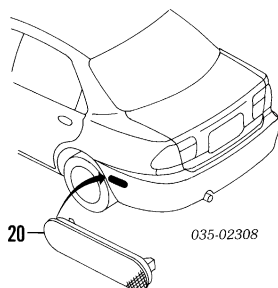

035-02305

- | | |
|------------------------------------|---------------------|
| 7 Shield Assy, Splash | L B01J-50-371 |
| | 96 R BC1F-50-361 |
| | L BC1F-50-371 |
| | 97-98 R B01J-50-361 |
| | L B01J-50-371 |
| | R BC1M-50-340 |
| 8 Nut, Clip† | R/L B092-51-861 |
| 9 Nut, Spring† | R/L FB01-50-733 |
| †Included w/Splash Shield Assy | |
| 10 Bracket, Cover | 95 R/L BC1M-50-3B2 |
| 11 Fastener (2/Side) | 95 R/L BF67-50-235 |
| 12 Absorber, Impact | BC1M-50-311 |
| 13 Bar Assy, Reinforcement | BC1M-50-260C |
| 14 Stay, Bumper† | R BC1M-50-280B |
| | L BC1M-50-290A |
| †Included w/Reinforcement Bar Assy | |
| 15 Pin, Stay | R/L GA5R-50-1K5 |
| 16 Gasket, Seal (2/Side) | R/L G030-50-285 |
| 17 Bracket, Center | BC1M-50-202 |
| 18 Retainer, Cover | B01J-50-2R1 |
| 19 Fastener, Retainer (4) | BF67-50-235 |