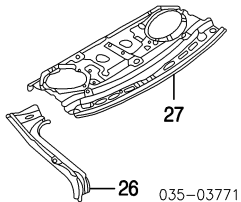

- 26 Rail, Rear R B25D-70-441
  L B25D-71-441
- 27 Tray, Package B25D-70-500D

EXTERIOR TRIM HATCHBACK

Illustration Located in Next Column

- 1 Moulding Assy, Rocker Grace Green (Code 18J) R BN3V-51-P40C-46
  L BN3V-51-P50C-46
- Paint to Match R BNYV-51-P40
  L BNYV-51-P50
- 2 Cap, Rear End (a) R BN3V-51-981A
  L BN3V-51-9C1A