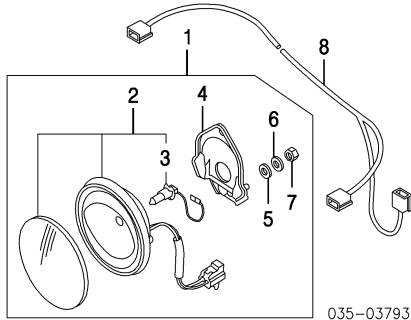

MAZDA PROTEGE/PROTEGE5 1999-03

FRONT LAMPS Cont'd

SIDE REPEATER LAMP

- 1 Lamp Assy, Side Repeater
  w/MP3 Model R/L B01W-51-120
  w/o MP3 Model R/L B33P-51-120A
- 2 Bulb
  w/MP3 Model R/L 0000-11-0194
  w/o MP3 Model R/L 9970-16-050Y
- 3 Socket, Bulb R/L B01W-51-124
  *Included w/Side Repeater Lamp Assy

FOG LAMP HATCHBACK

- 1 Lamp Assy, Fog R/L BN5V-51-680
- 2 Lens/Body Assy R/L BN5V-51-68X
- 3 Bulb (a) R/L 0000-11-0H3
  (a) Included w/Lens/Body Assy
- 4 Bracket, Lamp R/L B30P-51-688B
- 5 Washer, Front R/L B28V-51-657
- 6 Washer, Rear R/L B28V-51-697
- 7 Nut, Lamp R/L B28V-51-6H4
  *Included w/Fog Lamp Assy
- 8 Harness, Fog Lamp B30P-51-688B