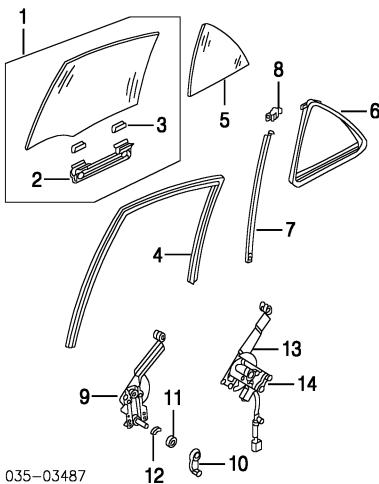

GLASS & PARTS

035-03487

1. 1 Glass Assy, Rear Door
   Mazda

1. Hatchback R B25H-72-510B
   L B25H-73-510B
   Sedan DX, ES, LX, MP3, SE Model R B25D-72-510C
   L B25D-73-510C
   MAZDASPEED Model R B25E-72-510
   L B25E-73-510
   2 Bracket, Lift R/L G030-72-520B
   3 Strip, Rubber (2/Side) R/L S001-58-502
   *Included w/Rear Door Glass Assy
   4 Run, Glass Hatchback R B25H-72-605D
   L B25H-73-605D
   Sedan R B25D-72-605C
   L B25D-73-605C
   5 Glass, Rear Vent Mazda (Green) Hatchback R B25H-72-661B
   L B25H-73-661B
   Sedan DX, ES, LX, MP3, SE Model R B25D-72-661B
   L B25D-73-661B
   MAZDASPEED Model R B25E-72-661
   L B25E-73-661
   6 Weatherstrip, Vent Glass Hatchback R B25H-72-651E
   L B25H-73-651E
   Sedan R B25D-72-651D
   L B25D-73-651D
   7 Channel, Glass Guide Hatchback R B25H-72-602A
   L B25H-73-602A
   Sedan R B25D-72-602
   L B25D-73-602
   8 Protector, Channel Hatchback R LB82-72-608A
   L LB82-73-608A
   Sedan R B455-72-608
   L B455-73-608
   9 Regulator, Manual R B25D-72-560A
   L B25D-73-560A
   10 Handle, Regulator 1999-00 R/L B25D-58-580A-90
   Brown R/L B25D-58-580A-43
   Gray 2001-03 Beige R/L B25D-58-580A-80
   Black R/L B25D-58-580A-65
   Gray R/L B25D-58-580A-05
   11 Gasket, Handle R/L 0259-58-305B
   12 Pad, Handle R/L GE4T-58-863A
   13 Regulator, Power R B25E-72-590
   L B25E-73-590
   14 Motor, Regulator R B25E-72-58X
   L B25E-73-58X

1. 7 Reinf, Front B25H-70-66XA
   8 Reinf, Rear B25R-70-663
   9 Header, Rear B25D-70-700
   *Included w/Roof Panel Assy
   10 Bracket, Side Roof w/Roof Rack R/L GF4K-56-28X
   w/o Roof Rack R/L BJ3K-56-47Z
   11 Reinf, Outer Roof w/o Sunroof R/L B25D-70-635C
   12 Bracket, Front Sunroof R B25K-70-621
   L B25K-71-621
   13 Bracket, Rear Sunroof R/L B25K-70-623
   14 Rail, Inner Roof R B25R-70-050C
   L B25R-71-050C
   15 Moulding Assy, Roof w/Roof Rack R B25R-50-9H0A
   L B25R-50-9L0A
   w/o Roof Rack R BJ3D-50-9H0E
   L BJ3D-50-9L0E
   16 Protector, Moulding R B25R-501-9H1A
   L B25R-501-9L1A
   *Included w/Roof Moulding Assy