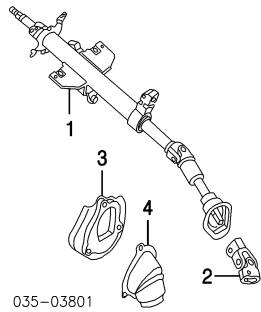

MAZDA PROTEGE/PROTEGE5 1999-03

STEERING WHEEL/COLUMN Cont'd

WHEEL & TRIM	
2002-03 SEDAN Cont'd	
w/Cruise Control	
Black	GG4K-32-980B-00
Brown	GG4K-32-980B-22
w/o Cruise Control	
Black	GG4J-32-980B-00
Brown	GG4J-32-980B-22
2 Switch, Cruise Control¶	BJ0F-66-3D1
3 Cover, Wheel Base¶	
Black	C100-32-049A-00
Brown	C100-32-049A-22
¶Included w/Steering Wheel Assy	
4 Nut, Steering Wheel	9994-81-200
5 Module, Driver Air Bag-See Air Bag System Section	
6 Clockspring-See Air Bag System Section	
7 Body, Combination Switch	GE6T-66-1B1
8 Switch, Wiper	GE4T-66-128
9 Switch, Dimmer/Signal	GE4T-66-122
Lock Set, Vehicle (Complete)	
Man Locks	
Man Trans	BL8J-09-010
Auto Trans	BL8H-09-010
Pwr Locks	
Man Trans	BL8E-09-010
Auto Trans	BL8J-09-010
10 Lock Assy, Ignition¶	
Man Trans	BL9D-76-290
Auto Trans	GGYB-76-290
11 Bolt, Shear¶ (a)	R KA01-66-154
	L H043-66-154
	LC70-66-151
12 Switch, Ignition¶ (a)	GE4T-66-157
13 Switch, Keyless Entry¶ (a)	
¶Included w/Vehicle Lock Set	
(a) Included w/Ignition Lock Assy	
14 Cover, Upper Column	
Black	BJ0J-60-221-00
Brown	BJ0J-60-221-22
15 Cover, Lower Column	
Black	B25D-60-230A-00
Brown	B25D-60-230A-22

COLUMN

035-03801

1 Column, Steering	99-00 BJ0E-32-100D
	01-03 BL8D-32-100
2 Joint, Lower	99-02 BJ0E-32-850C
	03 BJ0E-32-850D
3 Plate, Boot	GA2A-32-212E
4 Boot, Lower Joint	BJ0E-32-211A

ENGINE/TRANS

1.6L ENG

Illustration Located in Next Column

1 Pulley, Crankshaft	ZL01-11-401
Eaglepicher Brand	
NOK Brand	B6BG-11-401
2 Bolt, Crankshaft	B3C7-11-406
3 Cover, Upper Timing	Z501-10-511
4 Cover, Center Timing	B6BF-10-521
5 Cover, Lower Timing	B660-10-501E
6 Belt, Timing	Z502-12-205-9U
7 Pulley, Camshaft	R/L Z502-12-425
8 Pulley, Idler	B660-12-730C
9 Tensioner, Timing Belt	B660-12-700F
10 Spring, Tensioner	Z502-12-711
11 Pump, Engine Oil	BP4W-14-100A
12 Dipstick, Engine Oil	BPD3-10-450C
13 Tube, Engine Dipstick	B660-10-441
14 Cover Assy, Valve	ZL01-10-210B
15 Gasket, Valve Cover¶	ZL01-10-235
¶Included w/Valve Cover Assy	
16 Pan, Engine Oil	B366-10-400A
17 Plate, Baffle	ZL01-10-40YA
18 Sealant, Engine Oil Pan	N.A.
19 Pan, Trans Oil	FN11-21-51X