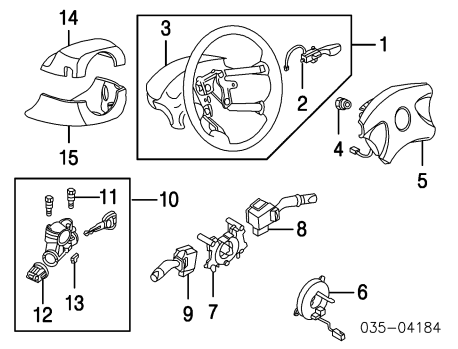

WHEEL & TRIM 2002-03 SEDAN

1 Wheel Assy, Steering 2002 w/Cruise Control To 11-1-01 Black Brown From 11-1-01 Black Brown w/o Cruise Control Black Brown 2003	GG4K-32-980B-00 GG4K-32-980A-22 GG4K-32-980B-00 GG4K-32-980B-22 GG4J-32-980B-00 GG4J-32-980B-22