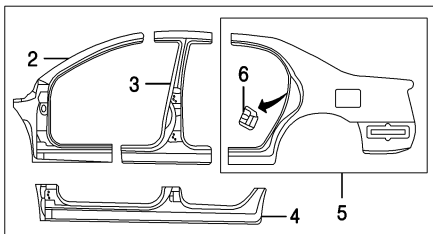

SHEET METAL SEDAN