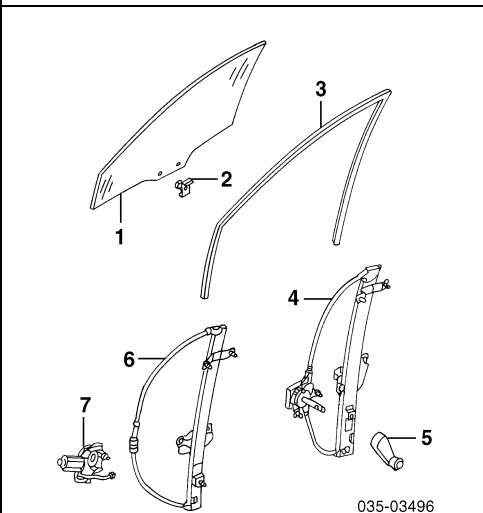

GLASS & PARTS

1 Glass, Front Door	
Mazda	
1999-00	R B25D-58-511C L B25D-59-511C
2001	
To 3-19-01	R B25D-58-511C L B25D-59-511C
From 3-19-01	R B30D-58-511A L B30D-59-511A
2002-03	
	R B30D-58-511A L B30D-59-511A
2 Grommet, Screw (2/Side)	
Hatchback	
Sedan	R/L GJ21-58-502A R/L S084-58-502

3 Run, Glass	R B25D-58-605C L B25D-59-605C
4 Regulator, Manual	R B25D-58-560 L B25D-59-560
5 Handle, Regulator	
1999-00	
Brown	R/L B25D-58-580A-90
Gray	R/L B25D-58-580A-43
2001-03	
Beige	R/L B25D-58-580A-80
Black	R/L B25D-58-580A-65
Gray	R/L B25D-58-580A-05
6 Regulator, Power	99-01 R BJ0E-58-590D L B25E-59-590D
	L B25F-58-590 L B25F-59-590
7 Motor, Regulator	99-01 R BJ0E-58-58XA L B25E-59-58XA
	L B25F-58-58X L B25F-59-58X