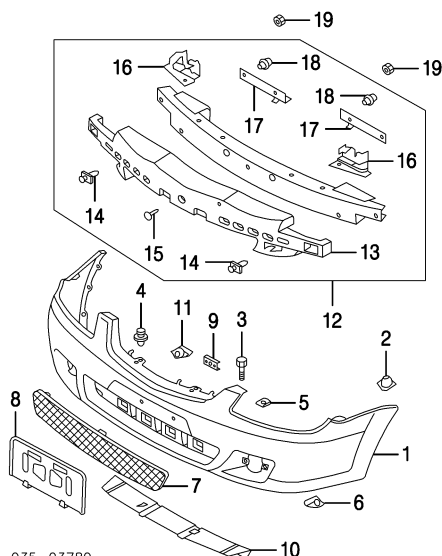

FRONT BUMPER

HATCHBACK

035-03789

1. 1 Cover, Front (P) BN5V-50-031B-AA
   (P) Paint to Match
2. 2 Grommet (2/Side) R/L B30D-50-0Z5
3. 3 Bolt, Upper R/L 9YA5-90-602
4. 4 Fastener, Cover R/L GD7A-50-EA1
5. 5 Nut, Upper Clip R/L 9YB3-10-603
6. 6 Nut, Lower Clip (6) B455-56-135
7. 7 Grille, Front Cover B30P-50-1T1A
8. 8 Brkt, License Plate LC62-50-170C
9. 9 Retainer, License Brkt J001-50-171
10. 10 Dam, Air B30P-51-9K1B