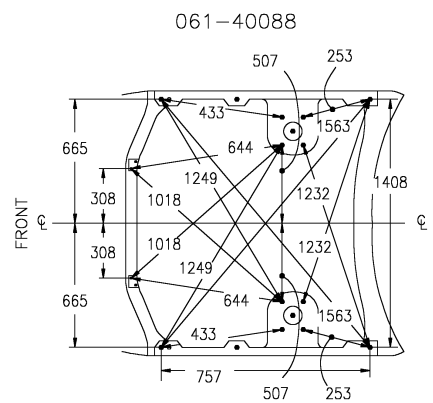

UNDERHOOD DIMENSIONS

FRONT INNER STRUCTURE

FRONT