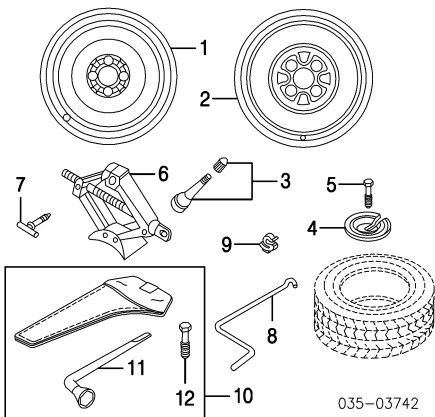

Spare Wheel & Hardware

035-03742

- Wheel, Spare
 - 1 14x4" 99-00 9965-21-4040
 - 2 15x4" 99-00 9965-31-4050
 - 01-03 9965-35-4050
 - Wheel, Spare
 - 16" N.A.
 - 17" N.A.
 - 3 Valve, Stem 9963-60-4130
 - 4 Clamp, Spare Wheel GA5R-56-971C
 - 5 Bolt, Anchor
 - 50mm G14R-56-961
 - 65mm 8532-56-961
 - 75mm G030-56-961
 - 6 Jack
 - 99-00 B45V-37-790C
 - 01-03 B25D-37-790B
 - 7 Bolt, Jack B001-56-170C
 - 8 Handle, Jack B210-37-810
 - 9 Holder, Jack Handle G030-56-176
 - 10 Tool Assy
 - Hatchback BN5V-69-650
 - Sedan
 - DX, ES, LX, SE Model BR70-69-650B
 - MAZDASPEED, MP3 Model BL8M-69-650
 - 11 Wrench, Hub† NA01-68-070
 - 12 Bolt†
 - Hatchback B093-56-961
 - Sedan G091-56-961
- †Included w/Tool Assy