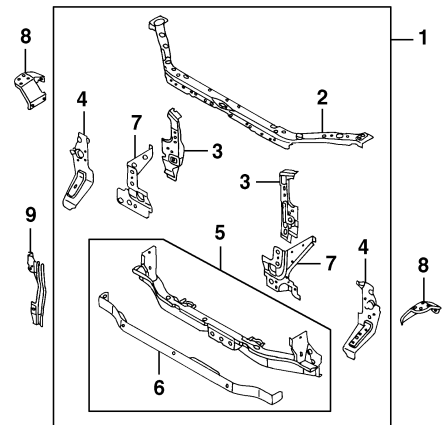

035-03212

- 1 Support Assy, Radiator 99-00 BJQJ-53-100F
- 01-03 BL2A-53-100C
- 2 Bar, Upper Tie† BJQJ-53-150D
- 3 Panel, Side† R BJQJ-53-130
- L BJQJ-54-130
- 4 Panel, Support† 99-00 R BJQJ-53-120B
- L BJQJ-54-120B
- 01-03 R BL2A-53-120
- L BL2A-54-120
- 5 Bar Assy, Lower Tie† B25D-53-16XA
- 6 Crossmember† (a) B25D-53-160
- (a) Included w/Lower Tie Bar Assy
- 7 Brkt, Lower Tie Bar† R BJQJ-53-1F0B
- L BJQJ-54-1F0
- †Included w/Radiator Support Assy
- 8 Bracket, Bumper R B25D-52-124A
- L B25D-52-125B
- 9 Support, Hood Latch B25D-52-15YD