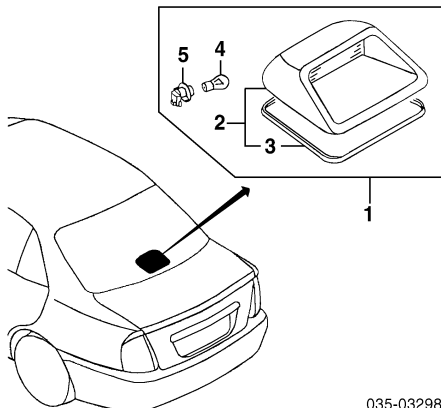

HIGH MOUNT STOP LAMP ON PACKAGE TRAY

035-03298

1. Lamp Assy, Stop
   1999-00 B25D-51-580A-90
   Gray B25D-51-580A-43
   2001-03 B25D-51-580A-80
   Beige B25D-51-580A-65
   Black B25D-51-580A-05
   Gray B25D-51-580A-05
2. Lens & Housing Assy[¶]
   1999-00 B25D-51-58YA-90
   Gray B25D-51-58YA-43
   2001-03 B25D-51-58YA-80
   Beige B25D-51-58YA-65
   Black B25D-51-58YA-05
   Gray B25D-51-58YA-05
3. Gasket, Lens & Hsg[¶] (a) B25D-51-582A
   (a) Included w/Lens & Housing Assy
4. Bulb, Stop Lamp[¶] 9970-13-210
5. Socket, Stop Lamp[¶] B01A-51-644
   ¶Included w/Stop Lamp Assy

HIGH MOUNT STOP LAMP ON SPOILER

035-03781

1. Lamp, Stop
   Hatchback-See Liftgate Section
   Sedan-See Luggage Lid Section