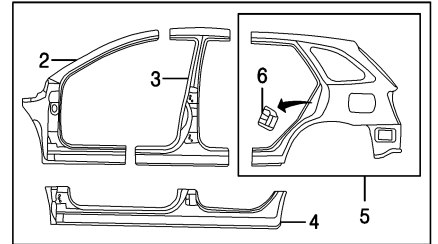

SIDE BODY

SHEET METAL HATCHBACK