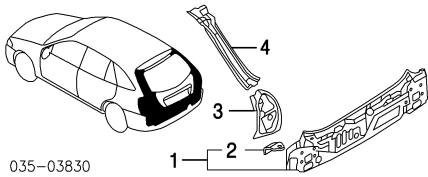

MAZDA PROTEGE/PROTEGE5 1999-03

FUEL TANK Cont'd		
11 Tank, Fuel	1.6L, 1.8L Eng	BJ0E-42-110J
	2.0L Eng	
	Hatchback	BN5V-42-110A
	Sedan	BL8M-42-110B
12 Pump Assy, Fuel		ZL01-13-35Z
13 Pump, Fuel		ZL01-13-350
14 Strainer, Fuel Pump		ZL01-13-ZE1
	¶Included w/Fuel Pump Assy	
15 Gauge, Fuel Tank	1.6L, 1.8L Eng	B25D-60-960A
	2.0L Eng	BJ3D-60-960A
16 Plate, Cover		BJ0E-42-16XE
17 Gasket, Fuel Pump		B25D-42-166
18 Pad, Upper		GE4T-42-761
19 Pad, Lower (2)		B455-42-761
20 Insulator, Fuel Tank		BJ0E-42-74XB

REAR BODY SHEET METAL HATCHBACK

- 035-03830
1. Panel Assy, Rear End
  2. Bracket, Rear Bumper
  3. Plate, Corner
  4. Rail, Rear Pillar