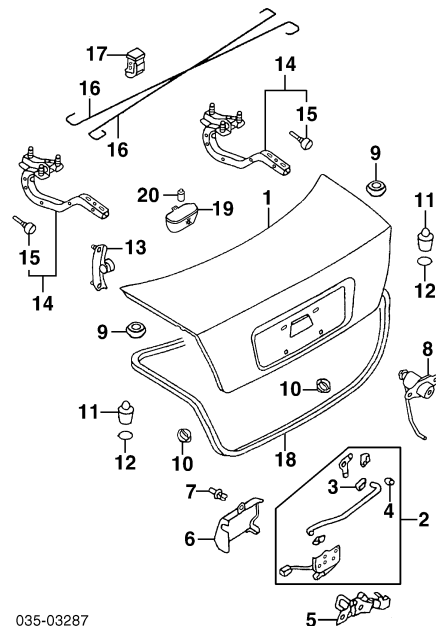

035-03287

w/o Rear Spoiler	B25D-56-982B
14 Hinge Assy, Lid	R/L B25D-52-710C
15 Cushion, Hinge (1)	R/L GJ21-56-802A
*Included w/Lid Hinge Assy	
16 Spring, Balance	
w/Rear Spoiler	R B25E-52-791C
DX, LX, ES, SE Model	L B25E-52-792C
MAZDASPEED, MP3 Model	R/L BNYH-52-791-2
w/o Rear Spoiler	R B25D-52-791C
	L B25D-52-792C
	BC1M-56-894C
17 Clip, Spring	B25D-56-951C
18 Weatherstrip, Lid	B100-51-441
19 Lens, Compartment Lamp	0000-11-0194
20 Bulb, Lamp