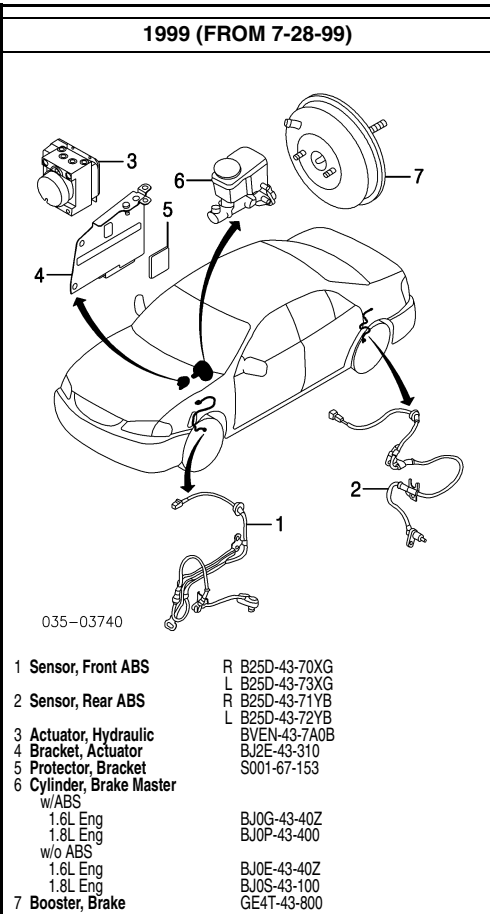

035-03740

1 Sensor, Front ABS	R B25D-43-70XG L B25D-43-73XG
2 Sensor, Rear ABS	R B25D-43-71YB L B25D-43-72YB
3 Actuator, Hydraulic	BVEN-43-7A0B
4 Bracket, Actuator	BJ2E-43-310
5 Protector, Bracket	S001-67-153
6 Cylinder, Brake Master	w/ABS BJ0G-43-40Z 1.6L Eng BJ0P-43-400 1.8L Eng w/o ABS BJ0E-43-40Z 1.6L Eng BJ0S-43-100 1.8L Eng
7 Booster, Brake	GE4T-43-800

2000-03