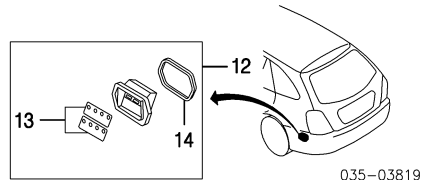

- 3 Rivet, End Cap (a) R/L 9025-84-814
- 4 Clip, No. 1 Mid (a) (5/Side) R/L KA80-51-RE5A
- 5 Clip, No. 2 Mid (a) (9/Side) R/L G18K-51-SJ3
- 6 Seal, Moulding (a) R/L B28V-51-PK2
- 7 Protector, Front End (a) R/L BN3V-51-PK2
- 8 Protector, Upper (a) R/L B28V-51-RE2
- 9 Protector, Lower (a) R/L BN3V-51-RC2
- 10 Protector, Center (a) R/L B28V-51-RG2
- (a) Included w/Rocker Moulding Assy
- 11 Cover, Side R B25D-56-061D-65
  L B25D-56-065D-65
- 12 Extractor Assy, Air R/L E016-51-920G
- 13 Valve, Extractor (a) R/L E016-51-923C
- 14 Gasket, Extractor (a) R/L E016-51-922
- (a) Included w/Air Extractor Assy