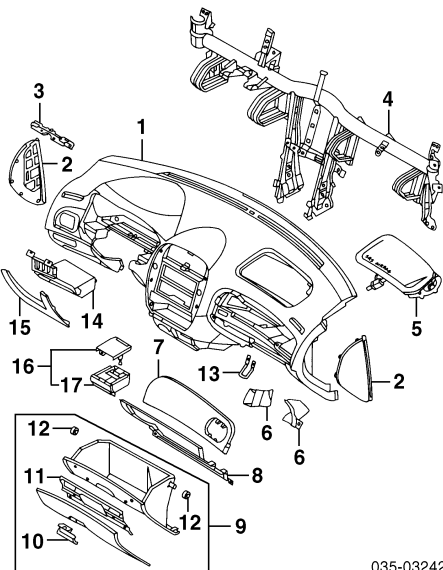

INSTRUMENT PANEL