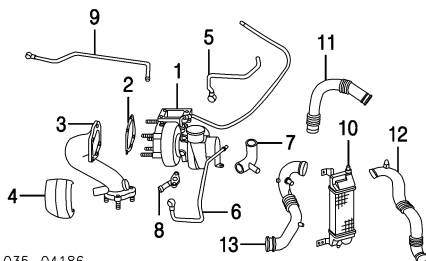

TURBOCHARGER/INTERCOOLER

035-04186

1 Turbocharger	0000-88-C42
2 Gasket, Turbocharger	0000-88-C17
3 Pipe, Exhaust	0000-88-C45
4 Shield, Pipe	0000-88-C43
5 Pipe, Water Inlet	0000-88-C52
6 Pipe, Water Outlet	0000-88-C49
7 Hose, Return	0000-88-C54
8 Flange, Water	0000-88-C48
9 Pipe, Water Feed	0000-88-C76
10 Intercooler	RF4P-13-565A
11 Hose, Inlet	0000-88-C57
12 Hose, Outlet	0000-88-C58
13 Hose, Air	0000-88-C56

EXHAUST

DX, ES, LX, MP3, SE MODEL

Illustration Located in Next Column

1 Manifold, Exhaust	ZM01-13-450A
1.6L Eng	FP49-13-450
1.8L, 2.0L Eng	
2 Gasket, Manifold	
1.6L Eng	ZL01-13-460
1.8L, 2.0L Eng	FS01-13-460A
3 Shield, Heat	
1.6L Eng	ZM01-13-390
1.8L, 2.0L Eng	FP49-13-390
4 Gasket, Upper Converter	ZM01-20-520
5 Converter, Catalytic	
1.6L, 1.8L Eng	ZM02-20-50XA