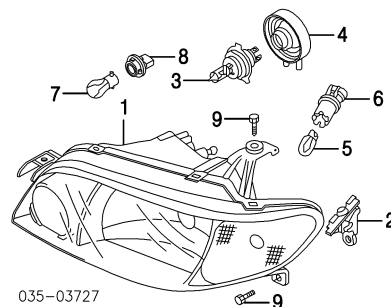

COMBINATION LAMP SEDAN 2001-03

035-03727

- 1 Lens/Body Alum Bezel R BL8D-51-0K0D
  L BL8D-51-0L0D
- Metal Coat Bezel R BL8E-51-0K0D
  L BL8E-51-0L0D
- 2 Bracket, Headlamp R B30D-51-0A7A
  L B30D-51-0B7A
- 3 Bulb, Headlamp R/L 0000-11-9003
- 4 Cover, Bulb R/L A065-51-033
- 5 Bulb, Side Marker R/L 0000-11-0194
- 6 Socket, Side Marker R/L B25D-51-0H8
- 7 Bulb, DRL R/L 0000-11-1157-NA
- 8 Socket, DRL R/L BL8D-51-064
- 9 Screw, Headlamp (6/Side) R/L 9GG6-00-616B

SIDE MARKER LAMP

035-04188

- 1 Lamp Assy, Side Marker R BN5V-51-5E0B
  L BN5V-51-5F0B
- 2 Bulb, Side Marker R/L 0000-11-0168
- 3 Socket, Bulb R/L H380-51-5E2

†Included w/Side Marker Lamp Assy