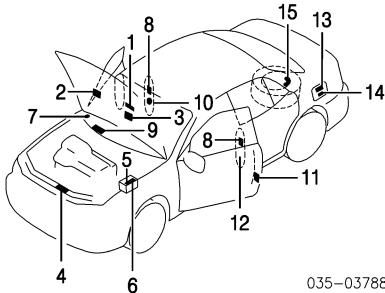

MAZDA PROTEGE/PROTEGE5 1999-03

INFORMATION LABELS

035-03788

1. 1 Label, A/C Caution
   99-00 BC1M-61-439A
   01-03 BJ0M-61-439
2. 2 Label, Bolt Caution
   1999-00 Z509-69-082
   1.6L Eng FS01-69-082A
   1.8L Eng
3. 3 Label, Emission†
   Hatchback BN7H-69-036
   Sedan
   Man Trans BL8D-69-036
   Auto Trans BL8M-69-036
   †Order by Application
4. 4 Label, Fan Caution
   5 Label, Battery Caution
   6 Label, Battery Info
   7 Label, Fuel Economy†
   †Order by Application
5. 8 Label, Side Air Bag Caution
   9 Label, Air Bag Caution
   10 Label, Vehicle Info
   11 Label, Tire Pressure
   1.6L Eng BJ0E-69-014A
   1.8L Eng BJ0N-69-014A
   2.0L Eng
   w/Rear Disc Brakes BL8P-69-014
   w/o Rear Disc Brakes
   w/Sport Susp BL8M-69-014
   w/o Sport Susp BN7H-69-014A
6. 12 Label, Safety Panel
   Canada N.A.
7. 13 Label, Fuel Warning
   14 Label, Gasoline
   15 Label, Temporary Spare
   English TA01-69-074B
   French N.A.

1. 11 Nut, Air Dam Clip (4) BL8D-50-C11A
2. 12 Bar Assy, Reinforcement BN7H-50-070A
3. 13 Absorber, Impact† BN5V-50-111
4. 14 Fastener, Otr Absorber† (2/Side) R/L BF82-50-233
5. 15 Fastener, Center Absorber† R G045-68-865-00
6. 16 Spacer, Bumper Stay† R BN5V-50-CS1A
   L BN5V-50-CS0A
7. 17 Plate, Seal† L BN5V-50-1U1
   R BN5V-50-1U2
8. 18 Fastener, Plate† R/L GD7A-50-EA1
   †Included w/Reinforcement Bar Assy
9. 19 Nut, Flange R/L 9994-00-803

1. 8 Grille, Front Cover L BL8D-50-C21A
2. 9 Brkt, License Plate BL8D-50-1T1A
3. 10 Bar Assy, Reinforcement BL8D-50-070B
4. 11 Stay, Bumper† R BJ0J-50-081
   L BJ0J-50-091
5. 12 Absorber, Impact† R/L BL8D-50-111-2
6. 13 Fastener, Absorber† R/L G045-68-865-00
   †Included w/Reinforcement Bar Assy
7. 14 Nut, Flange R/L 9994-00-803