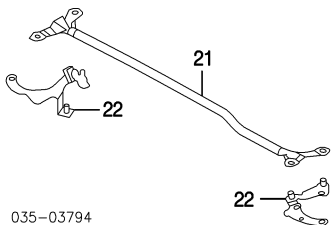

035-03794

21 Bar, Strut	ES Model B28V-56-49XE MAZDASPEED Model BN7H-56-49X MP3 Model BP7H-56-49X
22 Stay, Strut Bar	ES, MAZDASPEED, MP3 Model R BN5V-56-5CX L B28V-56-5DX