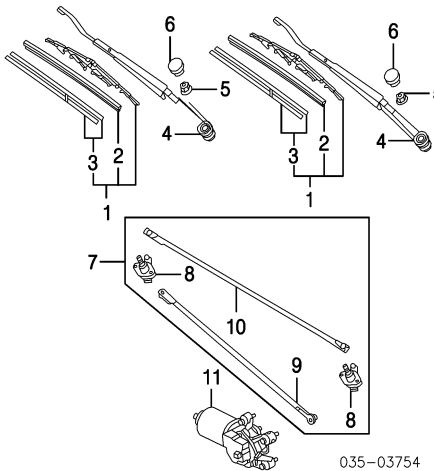

WIPER SYSTEM

035-03754

1. 1 Blade Assy, Wiper R BJ0F-67-330-9U
   L BJ0E-67-330-9U
2. 2 Insert, Wiper R/L BJ0F-67-333
3. 3 Plate, Backing R BJ0E-67-332
   L BJ0F-67-332
   *Included w/Wiper Blade Assy
4. 4 Arm, Wiper R BJ0F-67-321
   L BJ0E-67-321
5. 5 Nut, Wiper Arm R/L 9090-10-801
6. 6 Cap, Wiper Arm R/L LA01-67-395C
7. 7 Linkage Assy, Wiper
   w/Cold Climate Spec BJ0F-67-360B
   w/o Cold Climate Spec BJ0E-67-360C

1. 8 Pivot, Wiper w/Cold Climate Spec R/L BJ0F-67-363-4
   w/o Cold Climate Spec R/L BJ0E-67-363-4
2. 9 Link, Wiper Motor BJ0E-67-361A
3. 10 Link, Wiper Pivot BJ0E-67-362
   *Included w/Wiper Linkage Assy
4. 11 Motor, Wiper BJ0E-67-340E