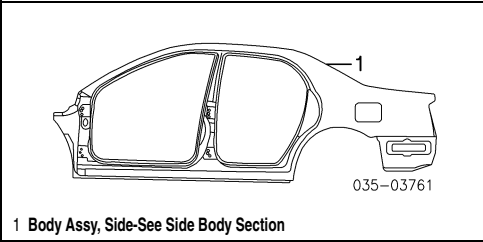

1 Body Assy, Side-See Side Body Section