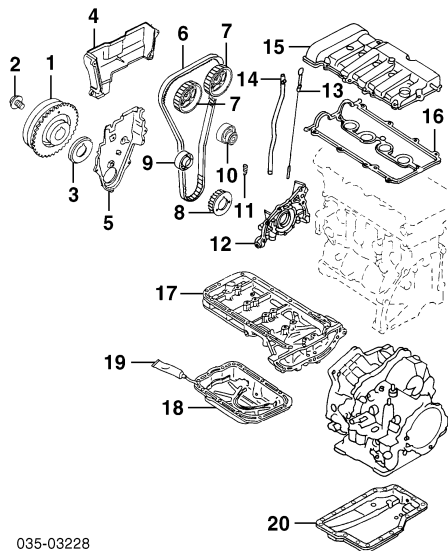

1.8L, 2.0L ENG

035-03228

1 Pulley, Crankshaft	FSB8-11-400
2 Bolt, Crankshaft	FS01-11-406A
3 Plate, Timing Belt	FS01-11-404
4 Cover, Upper Timing	FP01-10-520C
5 Cover, Lower Timing	
1.8L Eng	FP33-10-500
2.0L Eng	FS01-10-500D
6 Belt, Timing	
1.8L Eng	FP01-12-205A-9U
2.0L Eng	FSY1-12-205
7 Pulley, Camshaft	R/L FSN5-12-425
8 Pulley, Crank Timing	FS05-11-321
9 Pulley, Idler	FS01-12-730A
10 Tensioner, Timing Belt	
1.8L Eng	FP01-12-700A
2.0L Eng	FS01-12-700B
11 Spring, Tensioner	
1.8L Eng	FS01-12-711
2.0L Eng	Z502-12-711
12 Pump, Engine Oil	FS01-14-100N
13 Dipstick, Engine Oil	FS01-10-450A
14 Tube, Engine Dipstick	
1.8L Eng	FP01-10-440A
2.0L Eng	FS01-10-440A
15 Cover, Valve	
1.8L Eng	FSD7-10-220D
2.0L Eng	FP85-10-220A
16 Gasket, Valve Cover	FSD7-10-235
17 Pan, Upper Engine Oil	
1.8L Eng	FS31-10-380G
2.0L Eng	
Man Trans	FS01-10-380F
Auto Trans	FS31-10-380G
18 Pan, Lower Engine Oil	FS59-10-400A
19 Sealant, Engine Oil Pan	N.A.
20 Pan, Trans Oil	FN11-21-51X