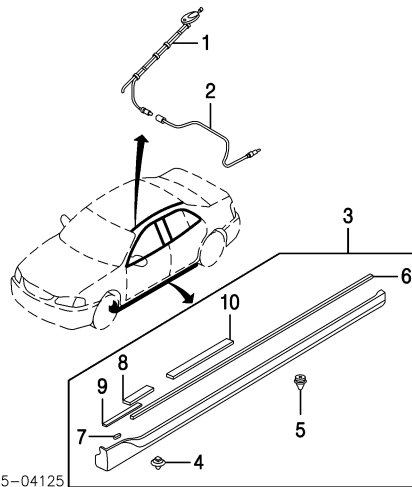

EXTERIOR TRIM SEDAN

- 1 Mast, Antenna L 0000-81-9172
- 2 Cable, Antenna 99-00 BJ0E-66-940B
  01-03 BL4C-66-940B
- 3 Moulding Assy, Rocker Black Mica (Code 16W) R BP7H-51-P40-08
  L BP7H-51-P50-08
- Galaxy Gold (Code 23F) R BP7H-51-P40-27
  L BP7H-51-P50-27
- Garnet Red (Code 25F) R BP7H-51-P40-21
  L BP7H-51-P50-21
- Grace Green (Code 18J) R BP7H-51-P40-46
  L BP7H-51-P50-46
- Orient Green (Code 23G) R BP7H-51-P40-91
  L BP7H-51-P50-91
- Pure White (Code A3D) R BP7H-51-P40-09
  L BP7H-51-P50-09
- Sparkling Silver (Code 24E) R BP7H-51-P40-28
  L BP7H-51-P50-28
- Spicy Orange (Code 25T) R BP7H-51-P40-35
  L BP7H-51-P50-35
- Starry Blue (Code 24A) R BP7H-51-P40-52
  L BP7H-51-P50-52
- Sunburst Yellow (Code HZ) R BP7H-51-P40-HZ
  L BP7H-51-P50-HZ
- Sunlight Silver (Code 22V) R BP7H-51-P40-67
  L BP7H-51-P50-67
- 4 Clip, No. 1 Mid (a) (5/Side) R/L G043-50-753
- 5 Clip, No. 2 Mid (a) (9/Side) R/L G18K-51-SJ3