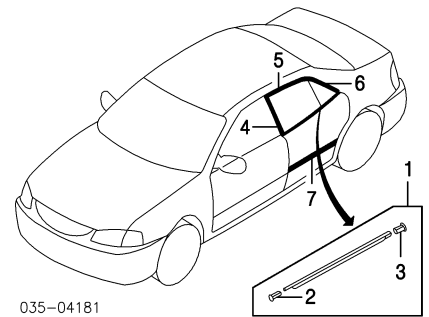

EXTERIOR TRIM

1 Moulding Assy, Outer Belt	R B25D-50-660D L B25D-50-670D
2 Protector, Frt Moulding†	R B25D-50-664 L B25D-50-674
3 Protector, Rear Moulding†	R B25D-50-665 L B25D-50-675
†Included w/Outer Belt Moulding Assy	
4 Sash, Door	99-02 R BL2C-50-8V4-00 L BL2C-50-8W4-00
	03 R BL2M-50-8V4 L BL2M-50-8W4
5 Tape, Upper Black-Out	
Hatchback	
	R BL2L-50-8V2A L BL2L-50-8W2A
Sedan	
	R BL2C-50-8V2-00 L BL2C-50-8W2-00
6 Tape, Rear Black-Out	
Hatchback	
	R BL2L-50-8V4 L BL2L-50-8W4
7 Moulding, Side (Adhesive)