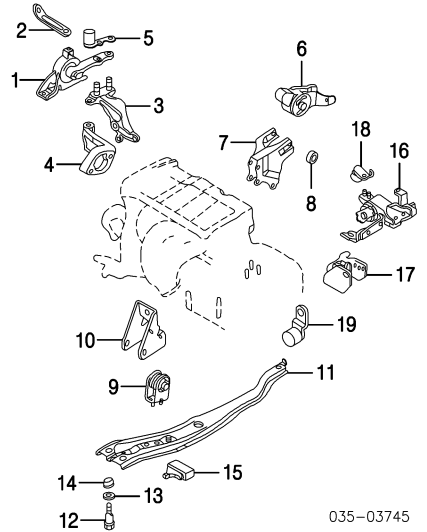

ENGINE/TRANS MOUNTS

1.6L ENG

035-03745

1 Mount, Front Engine	B25D-39-06YC
2 Bracket, Side Body	B26K-39-0A1
3 Bracket, Side Engine	
1999-00	
w/Calif Emission	BJ0W-39-030B
w/o Calif Emission	B25F-39-030B
2001-03	BJ0W-39-030B
4 Stay, Eng Side Bracket	BC1D-39-035A
5 Damper, Side Eng Mount	B25D-39-06Z
6 Mount, Right Engine	
Man Trans	B25F-39-040B
Auto Trans	B25G-39-040D
7 Bracket, Right Engine	
Man Trans	B25D-39-010A
Auto Trans	B26D-39-010B
8 Damper, Right Mount	
Man Trans	B25D-39-01XA
9 Mount, Left Engine	B25D-39-050C
10 Bracket, Left Engine	
Man Trans	B25D-39-020A
Auto Trans	B26J-39-020
11 Member, Engine Support	B25D-39-800B
12 Bolt, Engine Support (2)	B455-39-813
13 Washer, Bolt (2)	B092-39-815A
14 Insulator, Bolt (2)	B092-39-811
15 Damper, Front	
99-00	B25D-39-970A
01-03	B25F-39-970
16 Mount, Trans	
Man Trans	B25D-39-070C
Auto Trans	B25E-39-070D
17 Bracket, Trans	
Man Trans	B25D-39-080
Auto Trans	B25E-39-080C
Damper, Rear	
Man Trans	BJ2C-39-06ZA
Auto Trans	GD7A-39-01X

1.8L, 2.0L ENG

Illustration Located in Next Column

1 Mount, Front Engine	
w/Turbo	BP7H-39-06Y
w/o Turbo	BJ0N-39-06YE
2 Bracket, Side Body	B26K-39-0A1
3 Bracket, Side Engine	GA2A-39-030E
4 Mount, Right Engine	
Man Trans	BL3K-39-010
Auto Trans	BJ0N-39-040C
5 Bracket, Right Engine	
Man Trans	BJ0N-39-010A
Auto Trans	B26D-39-010B
6 Damper, Dynamic	
Man Trans	B25D-39-01XA
7 Mount, Left Engine	B25D-39-050C
8 Bracket, Left Engine	
1.8L Eng	BJ0N-39-020
2.0L Eng	
Man Trans	B26K-39-020A
Auto Trans	B28V-39-020A
9 Member, Engine Support	
1.8L Eng	B25D-39-800B
2.0L Eng	B28V-39-800B
10 Bolt, Engine Support (2)	B455-39-813
11 Washer, Bolt (2)	B092-39-815A
12 Insulator, Bolt (2)	B092-39-811
13 Damper, Upper Dynamic