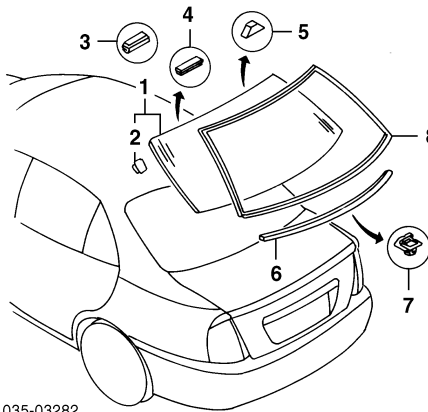

BACK WINDOW

035-03282

1	Glass Assy, Back Window	
Mazda		
	DX, ES, LX, SE, MP3 Model	B25D-63-930B
	MAZDASPEED Model	B27D-63-930B
2	Terminal, Glass	FB01-63-959
*Included w/Back Window Glass Assy		

Fastener, Back Window

3	No. 1	R/L	B25D-50-896
4	No. 2	R/L	D203-50-896A
5	Spacer, Upper Window (3)		C001-50-897
6	Dam, Back Window		GA7B-50-899
7	Spacer, Lower Window	R/L	B467-50-891A
8	Moulding, Back Window		B25D-50-611A