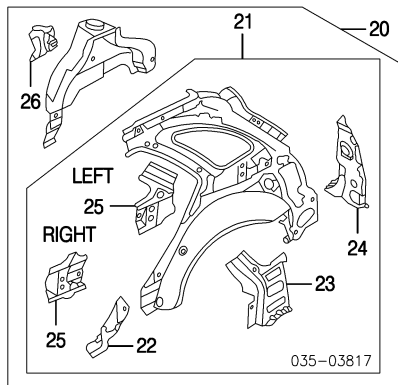

MAZDA PROTEGE/PROTEGE5 1999-03

- 25 Brkt, Seat Belt Anchor (a) L B25R-71-113A
  R B25R-70-1B0A
  L B25R-71-1B0B
- (a) Included w/Inner Quarter Pillar Assy
- 26 Gusset, Wheelhouse (a) R GE4T-70-16Y
  L GE4T-71-16Y
- (a) Included w/Inner Quarter Panel Assy