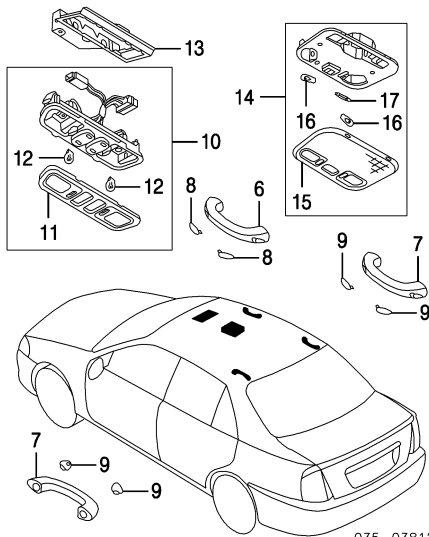

035-03812

- 6 Handle, Front Assist
  1999-00¶ w/Sunroof R B500-69-471-48
  w/o Sunroof R BE5W-69-470-48
- 2001-03 w/Sunroof Beige R B500-69-471-80
  Gray R B500-69-471-03
  w/o Sunroof Beige R LC62-69-470A-80
  Gray R LC62-69-470A-03
- 7 Handle, Rear Assist
  1999-00¶ w/Sunroof R/L B500-69-471-48
  w/o Sunroof R/L BE6A-69-470-48
- 2001-03 w/Sunroof Beige R/L B500-69-471-80
  Gray R/L B500-69-471-03
  w/o Sunroof

- Beige R/L BJ0N-69-470-80
- Gray R/L BJ0N-69-470-03

- 8 Cap, Front Assist Handle (2)
  1999-00¶ w/Sunroof R/L B500-69-472-48
  w/o Sunroof R BE5W-69-474-48
  L BE5W-69-472-48
- 2001-03 w/Sunroof Beige R B500-69-472-80
  Gray R B500-69-472-03

- 9 Cap, Rear Assist Handle
  1999-00¶ w/Sunroof R/L B500-69-472-48
  w/o Sunroof R BE5W-69-474-48
  L BE5W-69-472-48
- 2001-03 Beige R/L B500-69-472-80
  Gray R/L B500-69-472-03

- 10 Panel Assy, Switch
  w/Sunroof 1999-00¶ GA2L-69-970D-48
  2001-03 Beige BL2A-69-970-80
  Gray BL2A-69-970A-03

¶Gray listed, Order by Application

- 11 Lens, Panel (a) GA2L-69-877A
- 12 Bulb, Lamp (a) (2) 0000-11-0194
- (a) Included w/Switch Panel Assy
- 13 Bracket, Switch Panel GE4V-69-98XD

- 14 Lamp Assy, Interior
  1999-00¶ w/Sunroof B25K-51-310C-48
  w/o Sunroof w/Reading Lamp B25F-51-310A-48
  w/o Reading Lamp B25D-51-310B-48
- 2001-03 w/Sunroof Beige BL2A-51-310-80
  Gray BL2A-51-310-03
  w/o Sunroof Beige B30E-51-310A-80
  Gray B30E-51-310A-03

¶Gray listed, Order by Application

- 15 Lens, Lamp (a) w/Sunroof B25K-51-311
  w/o Sunroof 1999-00 w/Reading Lamp B25F-51-311
  w/o Reading Lamp B25D-51-311
- 2001-03 B25F-51-311
- 16 Bulb, Interior Lamp (a) w/Sunroof 9970-05-100L
  w/o Sunroof 9970-05-080L
- 17 Bulb, Reading Lamp (a) (2) 0000-11-0194

(a) Included w/Interior Lamp Assy