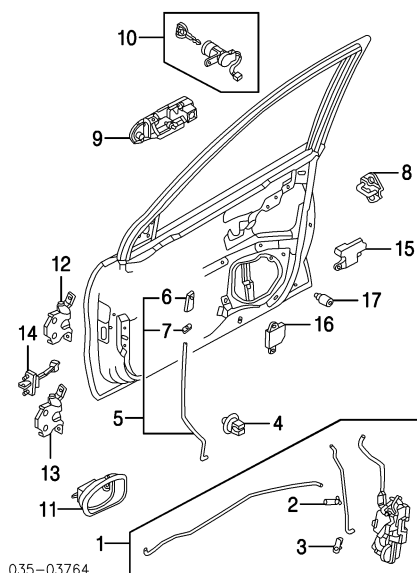

035-03764

Off Black L B25D-58-390-90
R B25D-58-390-65
L B25D-58-390-65
2001-03 Beige R B25D-58-390-80
L B25D-58-390-80
Black R B25D-58-390-65
L B25D-58-390-65
Gray R B25D-58-390-05
L B25D-58-390-05

1. **6 Knob, Lock** (a)
   1999-00 Brown R/L B455-58-316B-90
   Gray R/L B455-58-316B-43
   2001-03 Beige R/L B455-58-316B-80
   Black R/L B455-58-316B-65
   Gray R/L B455-58-316B-05
   R/L B455-58-393
2. **7 Cover, Lock Knob** (a)
   (Included w/Lock Knob Rod Assy)
   R/L B25D-58-361A
3. **8 Striker, Latch** R B25D-58-410C
4. **9 Handle, Outside** Black L B25D-59-410C

Body Color
Aroma Red (Code 18U)99-00 RB25E-58-410D-13
L B25E-59-410D-13
Black Mica (Code 16W)99-00 RB25E-58-410D-08
L B25E-59-410D-08
01-03 R C100-58-410B-08
L C100-59-410B-08
Blazing Yellow (Code 26S) 01-03 R C100-58-410B-76
L C100-59-410B-76
Champagne Silver (Code 4F) 99-00 R B25E-58-410D-4F
L B25E-59-410D-4F
01-03 R C100-58-410B-4F
L C100-59-410B-4F

Chaste White (Code PT) 99-00 R B25E-58-410D-PT
L B25E-59-410D-PT
01 R C100-58-410B-PT
L C100-59-410B-PT

Classic Red (Code A3E) 99-00 R B25E-58-410D-SU
L B25E-59-410D-SU
01 R C100-58-410B-10
L C100-59-410B-10
Galaxy Gold (Code 23F) 01-02 R C100-58-410B-27
L C100-59-410B-27

Garnet Red (Code 25F)01-03 RC100-58-410B-21
L C100-59-410B-21

Grace Green (Code 18J) 99-00 R B25E-58-410D-46
L B25E-59-410D-46
01-03 R C100-58-410B-46
L C100-59-410B-46

Highlight Silver (Code 18G) 99-00 R B25E-58-410D-92
L B25E-59-410D-92
01 R C100-58-410B-92
L C100-59-410B-92

Moonlight Gray (Code 12M)
Moonlight Gray (Code 12M) 99-00 R B25E-58-410D-25
L B25E-59-410D-25
01 R C100-58-410B-25
L C100-59-410B-25

Orient Green (Code 23G) 01-03 R C100-58-410B-91
L C100-59-410B-91

Passion Red (Code 22K) 99-00 R B25E-58-410D-15
L B25E-59-410D-15
01-03 R C100-58-410B-15
L C100-59-410B-15

Pure White (Code A3D)01-03 RC100-58-410B-09
L C100-59-410B-09

Sparkling Silver (Code 24E) 01-03 R C100-58-410B-28
L C100-59-410B-28

Spicy Orange (Code 25T) 01-03 R C100-58-410B-35
L C100-59-410B-35

Starry Blue (Code 24A)02-03 RC100-58-410B-52