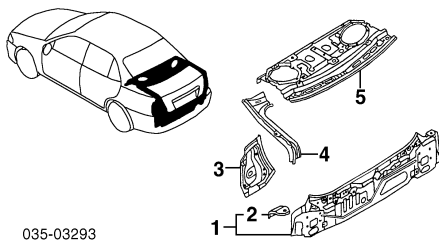

SHEET METAL SEDAN

- 035-03293
1. Panel Assy, Rear End
  2. Bracket, Rear Bumper
  3. Plate, Corner
  4. Rail, Rear-See Side Body Section
  5. Tray, Package-See Side Body Section