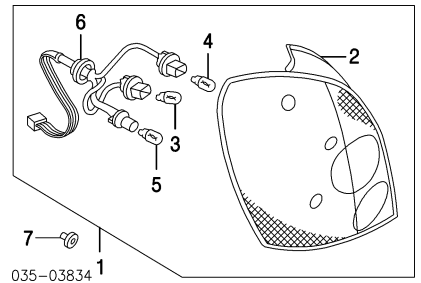

REAR LAMPS

COMBINATION LAMP HATCHBACK

- 035-03834
1. Lamp Assy, Combination
  2. Lens & Housing
  3. Bulb, Tail
  4. Bulb, Back-Up
  5. Bulb, Turn Signal
  6. Harness, Socket