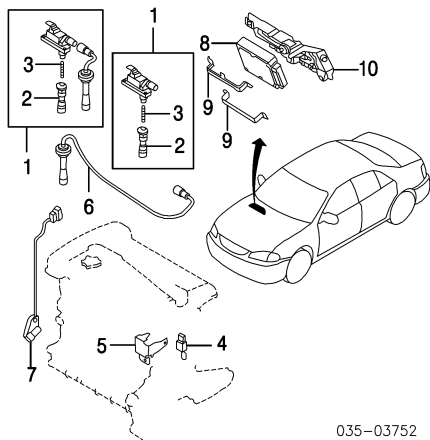

MAZDA PROTEGE/PROTEGE5 1999-03

IGNITION 2.0L ENG

035-03752

- 1 Coil Assy, Ignition (2) FFY1-18-100
- 2 Boot, Spark Plug (2) KJ01-18-T08
- 3 Spring, Ignition Coil (2) KJ01-18-T07
*Included w/Ignition Coil Assy
- 4 Condenser ZL01-66-991
- 5 Bracket, Condenser FP85-18-28XB
- 6 Wire Set, Ignition
No. 1 FP85-18-140A
No. 2 FP86-18-140A
- 7 Sensor, Crank Angle
No. 1 FSD7-18-221B
No. 2 N3A1-18-221A
- 8 Module, Powertrain Control
2001
DX, ES, LX, SE Model
w/Sport Mode
Man Trans FS9N-18-881C
Auto Trans FSAR-18-881
w/o Sport Mode
Man Trans FS8L-18-881C
Auto Trans FS8M-18-881C
MP3 Model FS9N-18-881C
2002
w/Sport Mode
Man Trans N.A.
Auto Trans FSAR-18-881
w/o Sport Mode
Man Trans FS8L-18-881C
Auto Trans FS8M-18-881C
2003
DX, ES, LX, SE Model
w/Sport Mode
Man Trans FS9N-18-881C
Auto Trans FSBB-18-881C
w/o Sport Mode
Man Trans FS8L-18-881C
Auto Trans FSAF-18-881C
MAZDASPEED Model FSAE-18-881D
9 Bracket, Module (2) FP33-18-788
- 10 Cover, Module FSJ2-18-88ZA