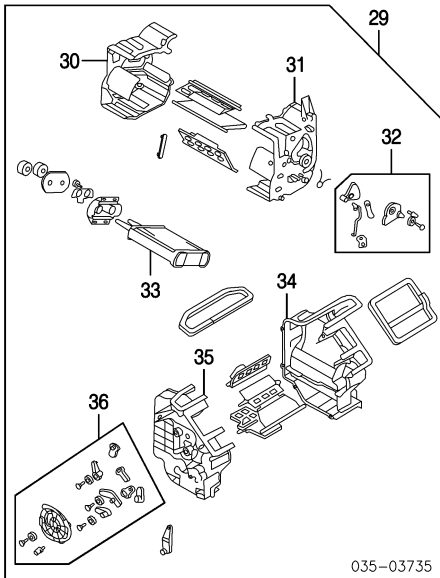

MAZDA PROTEGE/PROTEGE5 1999-03

A/C /HEATER/VENTILATION Cont'd

035-03735

- w/o Rear Heater Duct BJOE-61-130F
- Auto Trans w/Rear Heater Duct BJOK-61-130C
- w/o Rear Heater Duct BJQJ-61-130C
- 30 Case, Front Heater† BJOE-61-A02
- 31 Case, Rear Heater† BJOE-61-A01
- 32 Link Kit, Temp† GE4T-61-A20
- 33 Core, Heater† 99-00 B25D-61-A10
- 01-03 BJOE-61-A10
- 34 Case, Right Mode† w/Rear Heater Duct BJOE-61-A03
- w/o Rear Heater Duct BJOE-61-A03
- 35 Case, Left Mode† w/Rear Heater Duct BJOE-61-A04
- w/o Rear Heater Duct BJOE-61-A04
- 36 Link Kit, Mode 1999-01† GE6T-61-A30
- 2002 To 1-1-01 GE6T-61-A30
- From 1-1-01 GG4R-61-A30
- 2003 GG4R-61-A30
- †Included w/Heater Assy