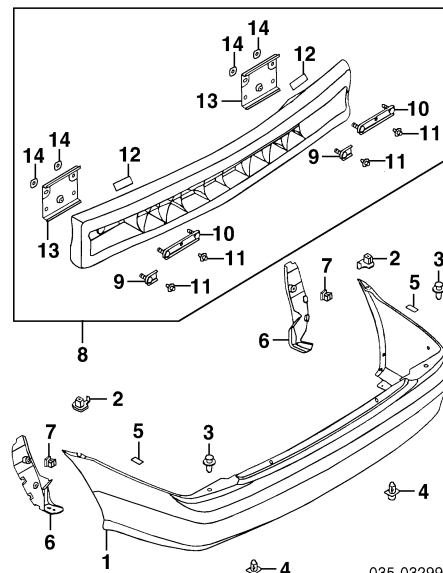

SEDAN 1999-00 (TO 7-28-99)

035-03299

1. Cover, Rear (P) BJ0J-50-221-8J
   (P) Paint to Match
2. Grommet, Screw R/L BC1M-50-0Z5
3. Fastener, Upper Cover R/L GD7A-50-EA1
4. Fastener, Lower Cover R/L BF82-50-233
5. Seal, Rubber R/L B25D-50-2G2A
6. Shield, Splash R B25D-50-341A
   L B25D-50-351A
7. Grommet, Screw R/L 9991-00-501
8. Bar Assy, Reinforcement BJ0J-50-260A
9. Plate, Bolt[¶] BJ0J-50-AC0
10. Plate, Bolt[¶] R/L BJ0J-50-AB0
11. Fastener, Bolt Plate[¶] R/L 9025-74-808
12. Seal, Rubber[¶] R/L BJ0J-50-2G2A
13. Stay, Bumper[¶] R/L BJ0J-50-271
14. Gasket, Bumper[¶] (2/Side) R/L G030-50-285
    ¶Included w/Reinforcement Bar Assy

SEDAN 1999-00 (FROM 7-28-99)

Illustration Located in Next Column

1. Cover, Rear (P) BJ0J-50-221-8J
   (P) Paint to Match
2. Grommet, Screw R/L BC1M-50-0Z5
3. Fastener, Upper Cover R/L GD7A-50-EA1
4. Fastener, Lower Cover R/L BF67-50-033
5. Seal, Rubber R/L B25D-50-2G2A
6. Shield, Splash R B25D-50-341A
   L B25D-50-351A
7. Grommet, Screw R/L 9991-00-501
8. Absorber, Impact BJ0K-50-311A
9. Fastener R/L G045-68-865-00
10. Bar Assy, Reinforcement BJ0K-50-26X
11. Rivet[¶] (2/Side) R/L 9025-73-205
12. Nut, Rivet[¶] (2/Side) R/L 9WAC-00-800
13. Stay, Bumper[¶] R/L BJ0K-50-270
    ¶Included w/Reinforcement Bar Assy
14. Gasket, Bumper (2/Side) R/L G030-50-285