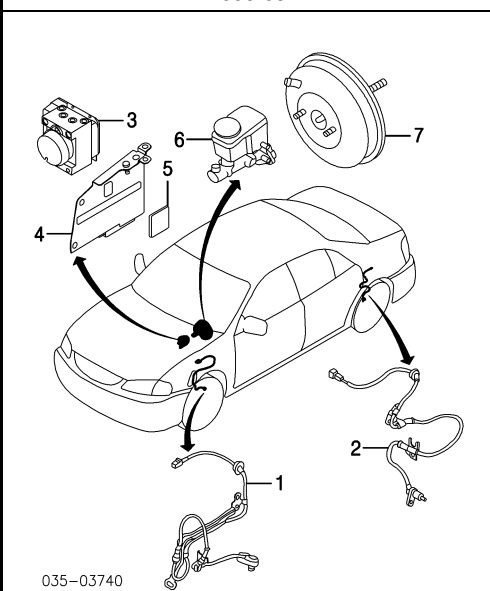

035-03740

1 Sensor, Front ABS	R B25D-43-70XG L B25D-43-73XG
2 Sensor, Rear ABS	2000 R B25D-43-71YB L B25D-43-72YB 2001-03 w/Rear Disc Brakes R GE7C-43-71YC L GE7C-43-72YC w/o Rear Disc Brakes R B25D-43-71YB L B25D-43-72YB
3 Actuator, Hydraulic	w/Turbo BPYH-43-7A0A w/o Turbo BVEN-43-7A0B
4 Bracket, Actuator	BJ2E-43-310
5 Protector, Bracket	S001-67-153
6 Cylinder, Brake Master	2000 w/ABS BJ0G-43-40Z 1.6L Eng BJ0P-43-400 1.8L Eng