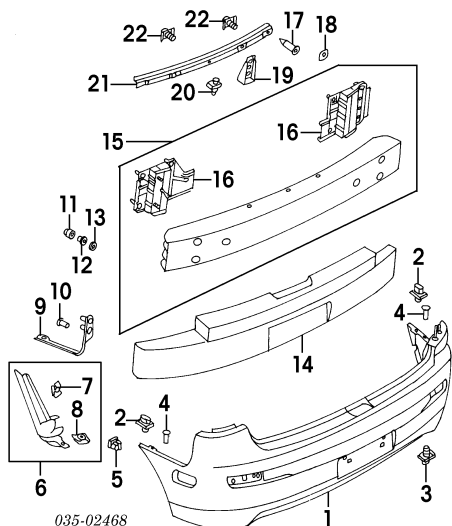

SPECIAL CAUTIONS

AIR BAGS

Refer to Procedure Explanation 29 for Supplemental Restraint/Air Bag Special Cautions.

SUSPENSION

Manufacturer advises that some new fasteners must be used whenever old fasteners are loosened or removed.

PAINT CODE LOCATION

Paint code located on left center pillar.

CLEAR COAT IDENTIFICATION

All metallic colors are clear coat.

035-02468

3 Fastener, Lower (4)	N.A.
4 Rivet (4/Side)	R/L N.A.
5 Clip, Side	R/L N.A.
6 Shield Assy, Splash	R/L N.A.
7 Nut, Spring†	R/L N.A.
8 Nut, Clip†	R/L N.A.
†Included w/Splash Shield Assy	
9 Guard, Side	R/L N.A.
10 Clip, Guard (2/Side)	R/L N.A.
11 Washer (2/Side)	R/L N.A.
12 Guide (2/Side)	R/L N.A.
13 Gasket (2/Side)	R/L N.A.
14 Absorber, Impact	N.A.
15 Bar Assy, Reinforcement	N.A.
16 Stay, Bumper†	R/L N.A.
†Included w/Reinforcement Bar Assy	
17 Pin, Stay	R/L N.A.
18 Gasket, Seal (2/Side)	R/L N.A.
19 Bracket, Bumper	R/L N.A.
20 Fastener, Upper	R/L N.A.
21 Retainer, Cover	N.A.
22 Fastener, Retainer	R/L N.A.
Type A	R/L N.A.
Type B (3)	N.A.