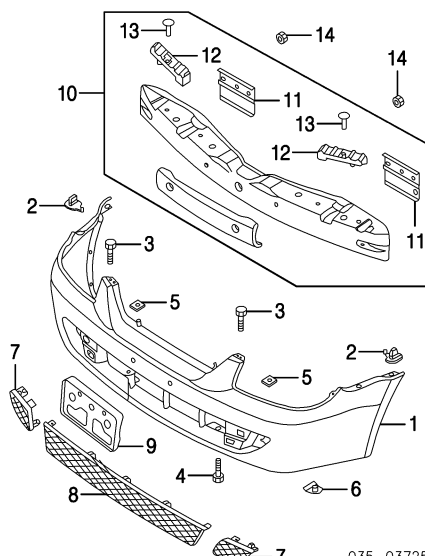

SEDAN 2001-03 DX, ES, LX, SE MODEL

035-03725

1. 1 Cover, Front (P) BL8D-50-031C-AA
   (P) Paint to Match
2. 2 Grommet (2/Side) R/L B30D-50-0Z5
3. 3 Bolt, Upper R/L 9YA5-90-602
4. 4 Bolt, Lower R/L 9YA1-10-607
5. 5 Nut, Upper Clip R/L 9YB3-10-603
6. 6 Nut, Lower Clip (6) B455-56-135
7. 7 Cover, Lamp R BL8D-50-C11A