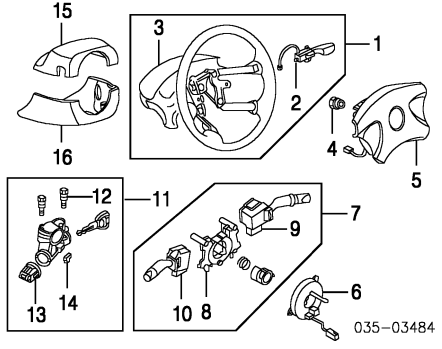

STEERING WHEEL/COLUMN

WHEEL & TRIM 1999-01

1 Wheel Assy, Steering w/Cruise Control 1999 Brown To 7-28-99 From 7-28-99 Gray To 7-28-99 From 7-28-99 2000 Brown Gray 2001 Black Brown	BJOE-32-980A-90 GG4K-32-980B-90 BJOE-32-980A-43 GG4K-32-980B-43 GG4K-32-980B-90 GG4K-32-980B-43 GG4K-32-980B-00 GG4K-32-980A-22

w/o Cruise Control 1999 Brown To 7-28-99 From 7-28-99 Gray To 7-28-99 From 7-28-99 2000 Brown Gray 2001 DX, ES, LX, SE Model Black Brown MP3 Model Harness, Steering MP3 Model 2 Switch, Cruise Control DX, ES, LX, SE Model 3 Cover, Wheel Base w/Cruise Control 1999 To 7-28-99 From 7-28-99 Brown Gray 2000 Brown Gray 2001 DX, ES, LX, SE Model Black Brown MP3 Model-Serviced w/Steering Wheel Assy w/o Cruise Control 1999 Brown To 7-28-99 From 7-28-99 Gray To 7-28-99 From 7-28-99 2000 Brown Gray 2001 DX, ES, LX, SE Model Black Brown MP3 Model-Serviced w/Steering Wheel Assy *Included w/Steering Wheel Assy 4 Nut, Steering Wheel 5 Module, Driver Air Bag-See Air Bag System Section 6 Clockspring-See Air Bag System Section 7 Switch Assy, Combination 1999-00 2001-Serviced by Components 8 Body, Combination Switch 9 Switch, Wiper 10 Switch, Dimmer/Signal *Included w/Combination Switch Assy Lock Set, Vehicle (Complete) Hatchback Man Trans Auto Trans Sedan Man Locks Man Trans Auto Trans Pwr Locks Man Trans Auto Trans 11 Lock Assy, Ignition (a) Hatchback-Serviced w/Vehicle Lock Set Sedan Man Trans Auto Trans 12 Bolt, Shear (a) (b) 13 Switch, Ignition (a) (b) 14 Switch, Keyless Entry (a) (b) (a) Included w/Vehicle Lock Set (b) Included w/Ignition Lock Assy 15 Cover, Upper Column 1999-00 Brown Gray 2001 Black Brown 16 Cover, Lower Column 1999-00 Brown Gray 2001 Black Brown	G14F-32-980C-90 GG4J-32-980B-90 G14F-32-980C-43 GG4J-32-980B-43 GG4J-32-980B-90 GG4J-32-980B-43 GG4K-32-980B-00 GG4K-32-980A-22 B28V-32-980A B25E-32-9YX BJ0F-66-3D1 GE7V-32-049 LC63-32-049-90 LC63-32-049A-43 LC63-32-049-90 LC63-32-049A-43 LC63-32-049A-00 LC63-32-049-22 G14F-32-049-90 C100-32-049-90 G14F-32-049-43 C100-32-049-90 LC62-32-049-90 C100-32-049-43 C100-32-049A-00 C100-32-049A-22 9994-81-200 9994-81-200 GE6L-66-120A GE6T-66-1B1 GE6L-66-128 GE4T-66-122 BN5V-09-010 BN6C-09-010 99-00 BJOE-09-010C 01 BL8J-09-010 99-00 BJ0J-09-010C 01 BL8H-09-010 99-00 BJ0F-09-010D 01 BL8E-09-010 99-00 BJ0K-09-010D 01 BL8J-09-010 99-00 BJYE-76-290 01 BLYD-76-290 99-00 GEYM-76-290 01 GGYB-76-290 R KA01-66-154 L H043-66-154 99-00 GE4T-66-151 01 LC70-66-151 GE4T-66-157 BJ0J-60-221-90 BJ0J-60-221-43 BJ0J-60-221-00 BJ0J-60-221-22 BJ0J-60-231A-90 BJ0J-60-231A-43 B25D-60-230A-00 B25D-60-230A-22