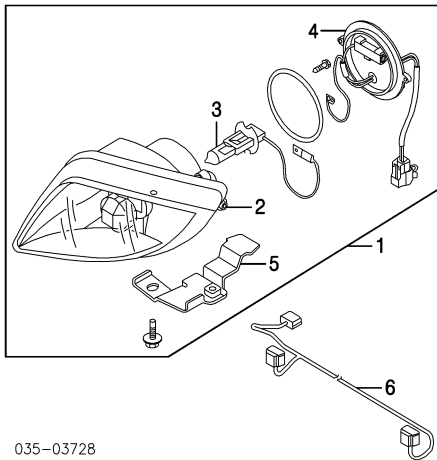

FOG LAMP SEDAN DX, ES, LX, SE MODEL

035-03728

- Lamp Kit, Fog Dealer Installed 0000-8Z-C01A
- 1 Lamp Assy, Fog Factory Installed R TC86-51-680
  L TC86-51-690
- 2 Lens & Body Dealer Installed R/L 0000-8Z-A24-5
  Factory Installed (a) R TC86-51-68X
  L TC86-51-69X
  *Included w/Fog Lamp Kit
- 3 Bulb (a) Factory Installed R/L 0000-11-0H3
- 4 Cover, Bulb (a)

- Factory Installed R/L T060-51-6G4
- 5 Bracket, Lamp (a) Factory Installed R/L T060-51-684
  (a) Included w/Fog Lamp Assy
- 6 Harness, Fog Lamp Dealer Installed* Serviced w/Fog Lamp Assy
  Factory Installed BL8D-51-688B
  *Included w/Fog Lamp Kit