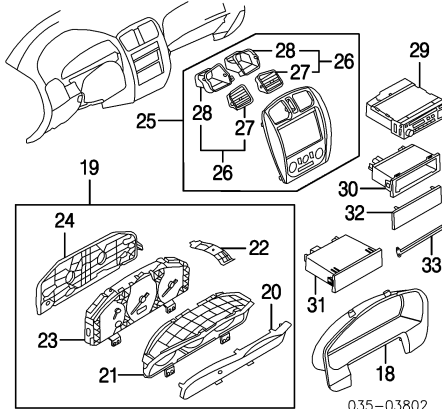

- 7 Pad, Instrument Panel Rear BJOJ-60-404A
- 1999-00 Brown BJOJ-60-360-90
- Gray BJOJ-60-360-43
- 2001-03 Black BJOJ-60-360-65
- Brown BJOJ-60-360-22
- Black/Gray BJOJ-64-260A
- 8 Panel, Lower
- 9 Box Assy, Glove
  - 1999-00 Brown BJOJ-64-030D-90
  - Gray BJOJ-64-030D-43
  - 2001-03 Beige BL8D-64-030A-80
  - Black BL8D-64-030A-65
  - Gray BL8D-64-030A-05
- 10 Latch, Glove Box
  - 1999-00 Brown BJOE-64-090-90
  - Gray BJOE-64-090-43
  - 2001-03 Beige GE4T-64-090F-80
  - Black GE4T-64-090F-65
  - Gray GE4T-64-090F-05
  - Black BJOE-64-061
  - Gray BJOE-64-073
- 11 Reinf, Glove Box
  - 1999-00 Brown BJOE-64-090-90
  - Gray BJOE-64-090-43
  - 2001-03 Beige GE4T-64-090F-80
  - Black GE4T-64-090F-65
  - Gray GE4T-64-090F-05
  - Black BJOE-64-061
  - Gray BJOE-64-073
- 12 Stopper, Glove Box
  - 1999-00 Brown BJOE-64-090-90
  - Gray BJOE-64-090-43
  - 2001-03 Beige GE4T-64-090F-80
  - Black GE4T-64-090F-65
  - Gray GE4T-64-090F-05
  - Black BJOE-64-061
  - Gray BJOE-64-073
- 13 Striker, Latch LB82-64-101
- 14 Pocket, Panel BJOJ-64-181
- 15 Panel, Lower
  - 1999-00 Brown BJOJ-64-280-90
  - Gray BJOJ-64-280-43
  - 2001-03 Beige BJOJ-64-280-80
  - Black BJOJ-64-280-65
  - Gray BJOJ-64-280-05
- 16 Ashtray Assy
  - 1999-00 Brown B25G-64-610C-90
  - Gray B25G-64-610C-43
  - 2001-03 Beige B25G-64-610C-80
  - Black B25G-64-610C-65
  - Gray B25G-64-610C-05
- 17 Ashtray
  - 1999-00 Brown B25G-64-630C-90
  - Gray B25G-64-630C-43
  - 2001-03 Beige B25G-64-610C-80
  - Black B25G-64-630C-65
  - Gray B25G-64-610C-05