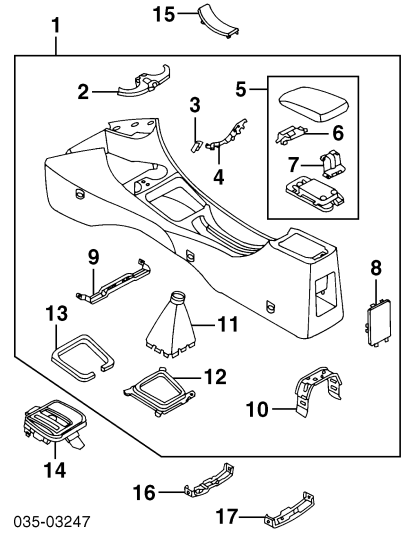

035-03247

- 10 **Bracket, Rear Upper**] BJ0J-64-446
- 11 **Boot, Shift**] Man Trans GA5R-64-331
- 12 **Plate, Shift**] Man Trans GE4T-64-333
- 13 **Auto Trans-Serviced w/Console Assy**
  *Included w/Console Assy
- 14 **Indicator, Shift**
  Auto Trans BJ0J-64-350
- 15 **Plate, Filler**
  Brown GE4T-64-362C-90
  Gray GE4T-64-362C-43
- 16 **Bracket, Center** B25G-64-426
- 17 **Bracket, Rear Lower** GE4T-64-436