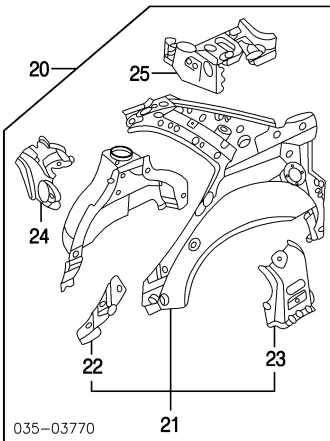

- 20 Panel Assy, Inner Quarter R BJUJ-70-100
  L BJUJ-71-100
- 21 Pillar Assy, Inner Quarter (a) R BJUJ-70-11X
  L BJUJ-71-11X
- 22 Plate, End (a) R B25D-70-112
  L B25D-71-112
- 23 Reinf, Rear Pillar (a) R B25D-70-120
  L B25D-71-120
- (a) Included w/Inner Quarter Pillar Assy
- 24 Gusset, Package Tray (a) 99-00 R B25D-70-18ZA
  L B25D-71-18Z
- 01-03 R B25D-70-18ZA
  L B25D-71-18ZA
- 25 Ext, Package Tray (a) 99-00 R B25D-70-180A
  L B25D-71-180
- 01-03 R B25D-70-180A
  L B25D-71-180A
- (a) Included w/Inner Quarter Panel Assy

- 26 Rail, Rear R B25D-70-441
  L B25D-71-441
- 27 Tray, Package B25D-70-500D

EXTERIOR TRIM HATCHBACK

Illustration Located in Next Column

- 1 Moulding Assy, Rocker Grace Green (Code 18J) R BN3V-51-P40C-46
  L BN3V-51-P50C-46
- Paint to Match R BNYV-51-P40
  L BNYV-51-P50
- 2 Cap, Rear End (a) R BN3V-51-981A
  L BN3V-51-9C1A