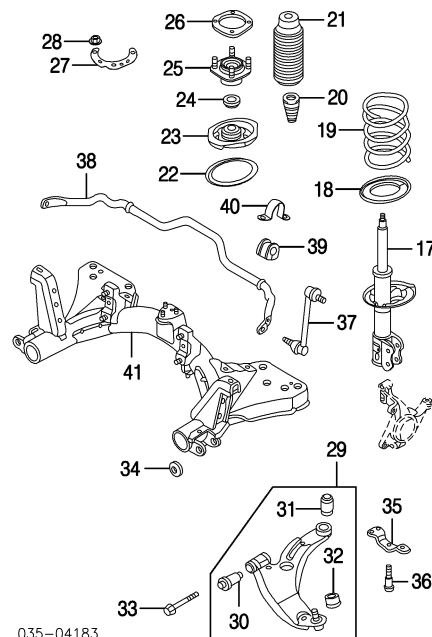

035-04183

- 17 Strut
  - 1999-00
    - R B26R-34-700A
    - L B26R-34-900A
  - 2001
    - w/Rear Disc Brakes
      - ES, LX, SE Model R BL8P-34-700A
      - L BL8P-34-900A
    - MP3 Model R BN7H-34-700A
    - L BN7H-34-900A
  - w/o Rear Disc Brakes
    - To 1-01 R BL2A-34-700A
    - L BL2A-34-900A
    - From 1-01 R BL2A-34-700B
    - L BL2A-34-900B
  - 2002
    - Hatchback
      - To 4-1-02 R BN5V-34-700
      - L BN5V-34-900
      - From 4-1-02 R BL8P-34-700B
      - L BL8P-34-900B
    - Sedan
      - w/Rear Disc Brakes
        - To 4-1-02 R BL8P-34-700A
        - L BL8P-34-900A
      - From 4-1-02 R BL8P-34-700B
      - L BL8P-34-900B
    - w/o Rear Disc Brakes
      - L BL8P-34-900B
      - R BL2A-34-700B
      - L BL2A-34-900B
  - 2003
    - Hatchback
      - R BL8P-34-700B
      - L BL8P-34-900B
    - Sedan
      - DX, ES, LX, SE Model
        - w/Rear Disc Brakes R BL8P-34-700B
        - L BL8P-34-900B
      - w/o Rear Disc Brakes R BL2A-34-700B
      - L BL2A-34-900B
    - MAZDASPEED Model
      - R BP7H-34-700B
      - L BP7H-34-900B
- 18 Seat, Lower Rubber R/L B25D-34-0A3
- 19 Spring, Coil
  - 1999-00
    - 1.6L Eng R/L BJ3P-34-011A
    - 1.8L Eng
    - Man Trans R/L BJ3P-34-011A
    - Auto Trans R/L BJ4P-34-011A
  - 2001
    - DX, ES, LX, SE Model
      - Man Trans R/L B26M-34-011B
      - Auto Trans R/L B27R-34-011A
    - MP3 Model R/L BN7H-34-011A
  - 2002
    - Hatchback R/L B26M-34-011B
    - Sedan
      - Man Trans R/L B26M-34-011B
      - Auto Trans
        - To 3-1-02 R/L B27R-34-011A
        - From 3-1-02 R/L B26M-34-011B
  - 2003
    - DX, ES, LX, SE Model
      - MAZDASPEED Model R/L B26M-34-011B
      - R/L BN7H-34-011A
- 20 Bumper, Rebound
  - DX, ES, LX, SE Model R/L C100-34-111A
  - MAZDASPEED, MP3 Model R/L BN7H-34-111
- 21 Boot, Dust 00-03 R/L C100-34-0A5