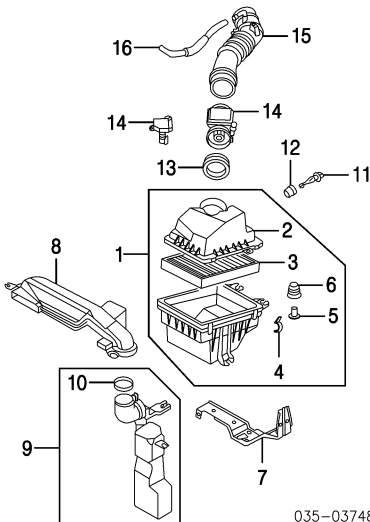

035-03748

8 Duct, Fresh Air	ZL01-13-200C
9 Chamber Assy, Resonance	ZL01-13-19XB
10 Seal†	ZL01-13-ZR1
*Included w/Resonance Chamber Assy	
11 Sensor, Air Temp	BP4W-18-845
12 Grommet, Sensor	KL47-13-375
13 Seal, Air Flow Meter	B578-13-245B
14 Meter, Air Flow	
1.6L Eng	ZL01-13-215R-00
1.8L Eng	FP39-13-215R-00
2.0L Eng	FS1E-13-215R-00
15 Hose, Intake Air	
1.6L Eng	ZM01-13-220
1.8L, 2.0L Eng	FP47-13-220A
16 Hose, Vent	
1.6L Eng	ZL01-13-742
1.8L, 2.0L Eng	FP47-13-741