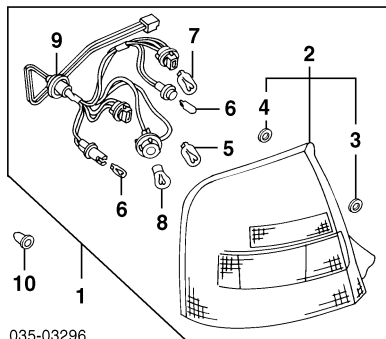

MAZDA PROTEGE/PROTEGE5 1999-03

7 Grommet, Screw R/L GA7B-51-146

COMBINATION LAMP SEDAN

035-03296

- Lamp Assy, Combination
DX, ES, LX, SE Model R BL8D-51-150
L BL8D-51-160
MAZDASPEED Model R BP7H-51-150
L BP7H-51-160
- Lens & Housing Assy[¶]
DX, ES, LX, SE Model R BJ0E-51-170B
L BJ0E-51-180B
MAZDASPEED Model R BP7H-51-170
L BP7H-51-180
- Gasket, Upr Lens & Housing[¶] (a) R/L B25D-51-153
- Gasket, Lwr Lens & Housing[¶] (a) R/L GD7A-51-153
(a) Included w/Lens & Housing Assy
- Bulb, Back-Up[¶] R/L 9970-06-210
- Bulb, Marker[¶] R/L 0000-11-0194
- Bulb, Stop/Tail[¶] R/L 9970-08-215
- Bulb, Turn Signal[¶] R/L 9970-13-210Y
- Harness, Socket[¶] R/L BL8D-51-155
¶Included w/Combination Lamp Assy
- Grommet, Screw R/L GA7B-51-146