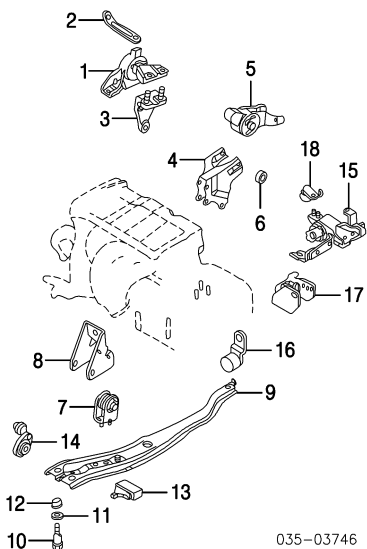

MAZDA PROTEGE/PROTEGE5 1999-03

035-03746

Auto Trans	B28V-39-990
14 Damper, Lower Dynamic	
1.8L Eng	B25D-39-970A
2.0L Eng	B25F-39-970
15 Mount, Trans	
Man Trans	
1.8L Eng	B25D-39-070C
2.0L Eng	BL3K-39-070A
Auto Trans	B25E-39-070D
16 Damper, Dynamic	
Man Trans	BL3K-39-08XA
Auto Trans	GD7A-39-01X
17 Bracket, Trans	
Man Trans	B26C-39-080
1.8L Eng	BL3K-39-080G
2.0L Eng	
Auto Trans	
1.8L Eng	B25E-39-080C
2.0L Eng	B25E-39-080D
18 Damper, Dynamic	
Man Trans	BJ2C-39-06ZA